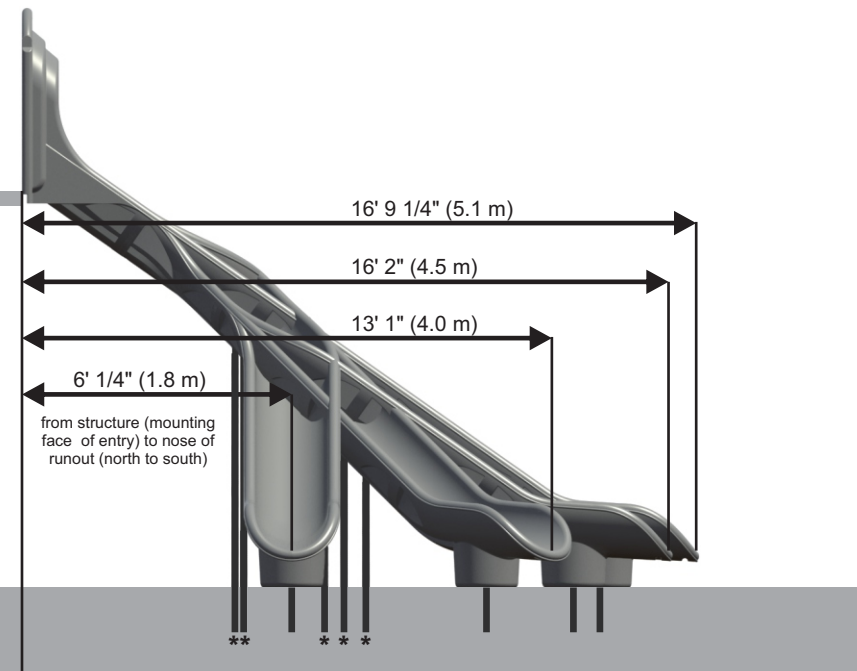

9' Slides

STARGLIDE

Front Views

Side Views

(to view install order of parts required please see details on back of page)

Top Views

Dimensions are approximate.

SPI Plastics Inc.
1-800-269-6533 or 1-519-935-2211
www.spiplastics.com

9' Slides

Slide Configurations Include		
Description	Part #	Includes (Install Order)
Starglide 9' Straight	SG,9SNAKE,L	1 - SG,ENTRANCE 1 - SG,TURN,LEFT 1 - SG,TURN,RIGHT 1 - SG,STR,DOUBLE 1 - SG,EXIT 2 - SG,SUPPORT 1 - SG,SUPPORT,EXT 4 - SG,HARDWARE
Starglide 9' Snake Left	SG,9SNAKE,R	1 - SG,ENTRANCE 1 - SG,TURN,RIGHT 1 - SG,TURN,LEFT 1 - SG,STR,DOUBLE 1 - SG,EXIT 2 - SG,SUPPORT 1 - SG,SUPPORT,EXT 4 - SG,HARDWARE
Starglide 9' Snake Right	SG,9STR	1 - SG,ENTRANCE 3 - SG,STR,DOUBLE 1 - SG,EXIT 2 - SG,SUPPORT 1 - SG,SUPPORT,EXT 4 - SG,HARDWARE
Starglide 9' Turn Left	SG,9TURN,L	1 - SG,ENTRANCE 2 - SG,TURN,LEFT 1 - SG,STR,DOUBLE 1 - SG,EXIT 2 - SG,SUPPORT 1 - SG,SUPPORT,EXT 4 - SG,HARDWARE
Starglide 9' Turn Right	SG,9TURN,R	1 - SG,ENTRANCE 2 - SG,TURN,RIGHT 1 - SG,STR,DOUBLE 1 - SG,EXIT 2 - SG,SUPPORT 1 - SG,SUPPORT,EXT 4 - SG,HARDWARE

Slide Configurations Include		
Description	Part #	Includes (Install Order)
Starglide 9' Veer Left	SG,9VEER,L	1 - SG,ENTRANCE 1 - SG,TURN,LEFT 2 - SG,STR,DOUBLE 1 - SG,EXIT 2 - SG,SUPPORT 1 - SG,SUPPORT,EXT 4 - SG,HARDWARE
Starglide 9' Veer Right	SG,9VEER,R	1 - SG,ENTRANCE 1 - SG,TURN,RIGHT 2 - SG,STR,DOUBLE 1 - SG,EXIT 2 - SG,SUPPORT 1 - SG,SUPPORT,EXT 4 - SG,HARDWARE
Starglide 9' Wave	SG,9W	1 - SG,ENTRANCE 1 - SG,WAVE 2 - SG,STR,DOUBLE 1 - SG,EXIT 2 - SG,SUPPORT 1 - SG,SUPPORT,EXT 4 - SG,HARDWARE