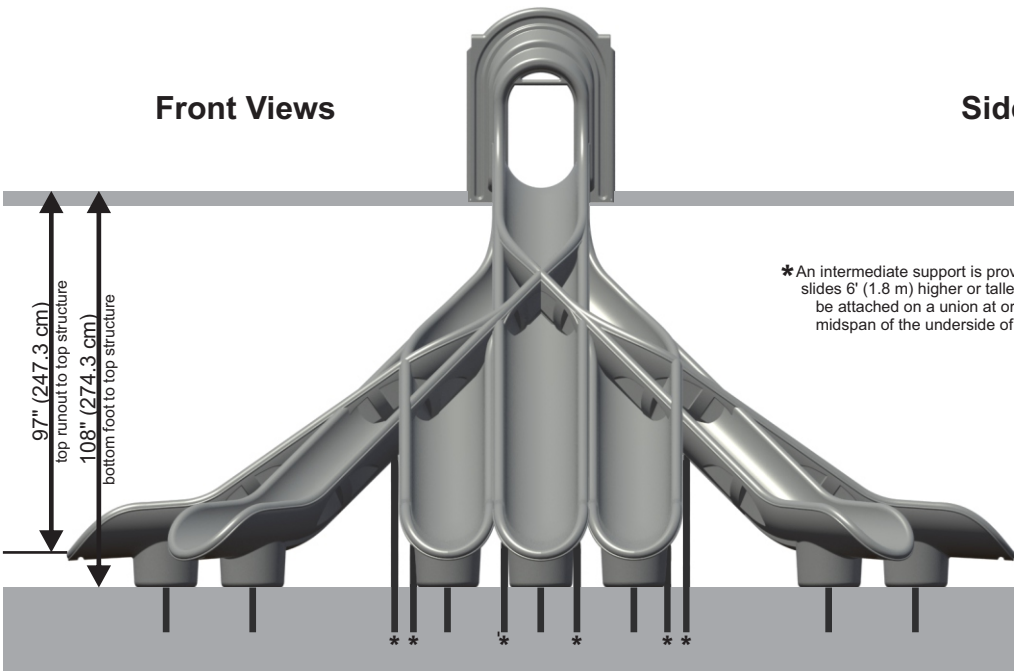

9' Slides

STARGLIDE

Front Views

Side Views

(to view install order of parts required please see details on back of page)

Top Views

Dimensions are approximate.

SPI Plastics Inc.
1-800-269-6533 or 1-519-935-2211
www.spiplastics.com

9' Slides

Slide Configurations Include		
Description	Part #	Includes (Install Order)
Starglide 9' Straight	SG,9SNAKE,L	1 - SG,ENTRANCE 1 - SG,TURN,LEFT 1 - SG,TURN,RIGHT 1 - SG,STR,DOUBLE 1 - SG,EXIT 2 - SG,SUPPORT 1 - SG,SUPPORT,EXT 4 - SG,HARDWARE
Starglide 9' Snake Left	SG,9SNAKE,R	1 - SG,ENTRANCE 1 - SG,TURN,RIGHT 1 - SG,TURN,LEFT 1 - SG,STR,DOUBLE 1 - SG,EXIT 2 - SG,SUPPORT 1 - SG,SUPPORT,EXT 4 - SG,HARDWARE
Starglide 9' Snake Right	SG,9STR	1 - SG,ENTRANCE 3 - SG,STR,DOUBLE 1 - SG,EXIT 2 - SG,SUPPORT 1 - SG,SUPPORT,EXT 4 - SG,HARDWARE
Starglide 9' Turn Left	SG,9TURN,L	1 - SG,ENTRANCE 2 - SG,TURN,LEFT 1 - SG,STR,DOUBLE 1 - SG,EXIT 2 - SG,SUPPORT 1 - SG,SUPPORT,EXT 4 - SG,HARDWARE
Starglide 9' Turn Right	SG,9TURN,R	1 - SG,ENTRANCE 2 - SG,TURN,RIGHT 1 - SG,STR,DOUBLE 1 - SG,EXIT 2 - SG,SUPPORT 1 - SG,SUPPORT,EXT 4 - SG,HARDWARE

Slide Configurations Include		
Description	Part #	Includes (Install Order)
Starglide 9' Veer Left	SG,9VEER,L	1 - SG,ENTRANCE 1 - SG,TURN,LEFT 2 - SG,STR,DOUBLE 1 - SG,EXIT 2 - SG,SUPPORT 1 - SG,SUPPORT,EXT 4 - SG,HARDWARE
Starglide 9' Veer Right	SG,9VEER,R	1 - SG,ENTRANCE 1 - SG,TURN,RIGHT 2 - SG,STR,DOUBLE 1 - SG,EXIT 2 - SG,SUPPORT 1 - SG,SUPPORT,EXT 4 - SG,HARDWARE
Starglide 9' Wave	SG,9W	1 - SG,ENTRANCE 1 - SG,WAVE 2 - SG,STR,DOUBLE 1 - SG,EXIT 2 - SG,SUPPORT 1 - SG,SUPPORT,EXT 4 - SG,HARDWARE