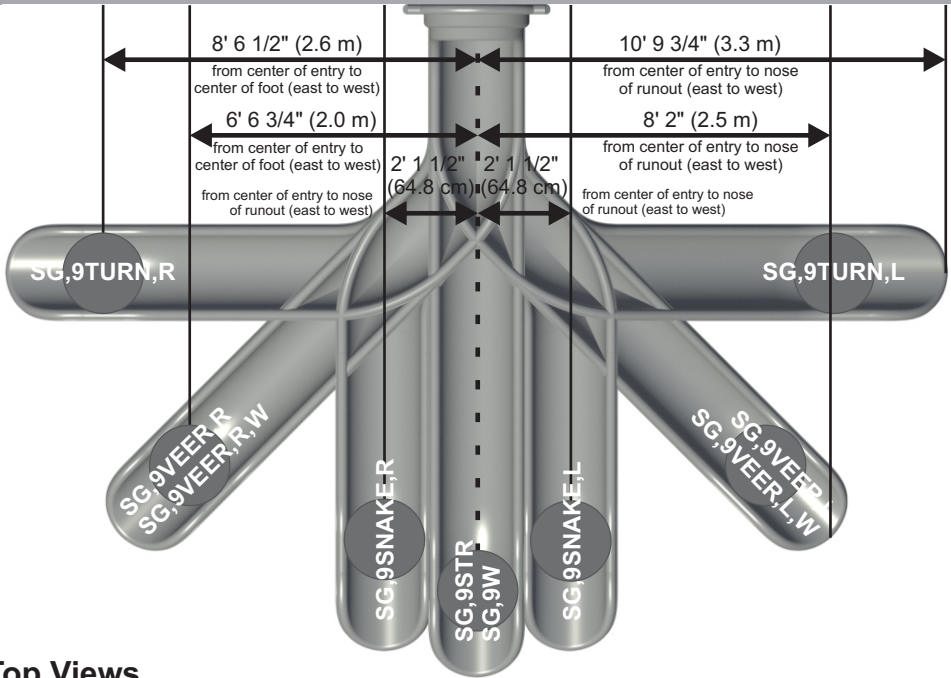

9' Slides

STARGLIDE

Front Views

Side Views

(to view install order of parts required please see details on back of page)

Top Views

Dimensions are approximate.

SPI Plastics Inc.
1-800-269-6533 or 1-519-935-2211
www.spiplastics.com

9' Slides

Slide Configurations Include		
Description	Part #	Includes (Install Order)
Starglide 9' Straight	SG,9SNAKE,L	1 - SG,ENTRANCE 1 - SG,TURN,LEFT 1 - SG,TURN,RIGHT 1 - SG,STR,DOUBLE 1 - SG,EXIT 2 - SG,SUPPORT 1 - SG,SUPPORT,EXT 4 - SG,HARDWARE
Starglide 9' Snake Left	SG,9SNAKE,R	1 - SG,ENTRANCE 1 - SG,TURN,RIGHT 1 - SG,TURN,LEFT 1 - SG,STR,DOUBLE 1 - SG,EXIT 2 - SG,SUPPORT 1 - SG,SUPPORT,EXT 4 - SG,HARDWARE
Starglide 9' Snake Right	SG,9STR	1 - SG,ENTRANCE 3 - SG,STR,DOUBLE 1 - SG,EXIT 2 - SG,SUPPORT 1 - SG,SUPPORT,EXT 4 - SG,HARDWARE
Starglide 9' Turn Left	SG,9TURN,L	1 - SG,ENTRANCE 2 - SG,TURN,LEFT 1 - SG,STR,DOUBLE 1 - SG,EXIT 2 - SG,SUPPORT 1 - SG,SUPPORT,EXT 4 - SG,HARDWARE
Starglide 9' Turn Right	SG,9TURN,R	1 - SG,ENTRANCE 2 - SG,TURN,RIGHT 1 - SG,STR,DOUBLE 1 - SG,EXIT 2 - SG,SUPPORT 1 - SG,SUPPORT,EXT 4 - SG,HARDWARE

Slide Configurations Include		
Description	Part #	Includes (Install Order)
Starglide 9' Veer Left	SG,9VEER,L	1 - SG,ENTRANCE 1 - SG,TURN,LEFT 2 - SG,STR,DOUBLE 1 - SG,EXIT 2 - SG,SUPPORT 1 - SG,SUPPORT,EXT 4 - SG,HARDWARE
Starglide 9' Veer Right	SG,9VEER,R	1 - SG,ENTRANCE 1 - SG,TURN,RIGHT 2 - SG,STR,DOUBLE 1 - SG,EXIT 2 - SG,SUPPORT 1 - SG,SUPPORT,EXT 4 - SG,HARDWARE
Starglide 9' Wave	SG,9W	1 - SG,ENTRANCE 1 - SG,WAVE 2 - SG,STR,DOUBLE 1 - SG,EXIT 2 - SG,SUPPORT 1 - SG,SUPPORT,EXT 4 - SG,HARDWARE