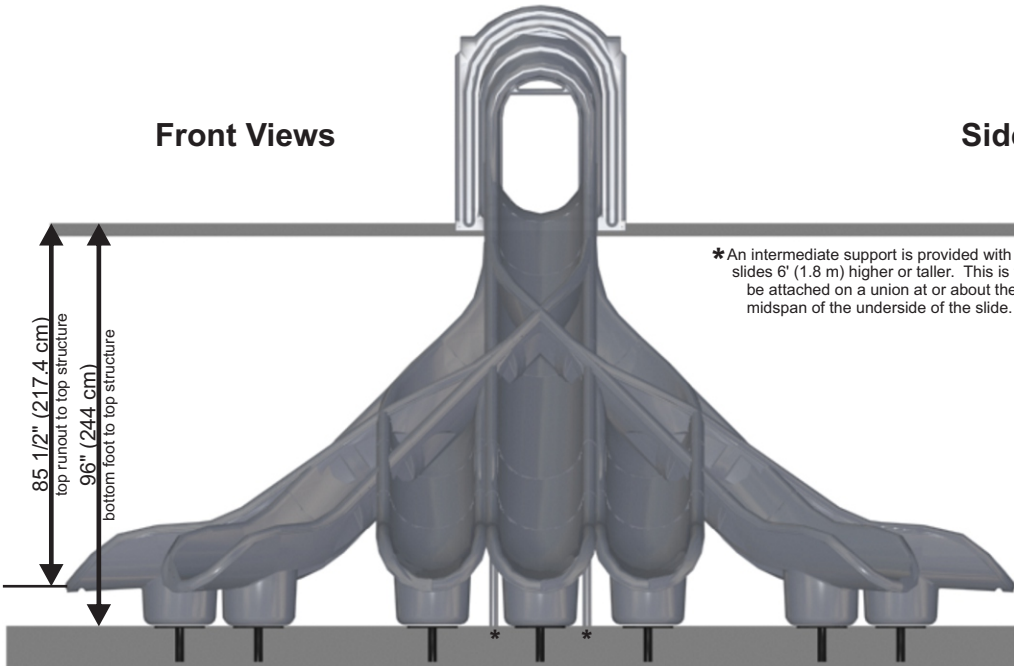

8' Slides

STARGLIDE

Front Views

Side Views

(to view install order of parts required please see details on back of page)

Top Views

Dimensions are approximate.

SPI Plastics Inc.
1-800-269-6533 or 1-519-935-2211
www.spiplastics.com

8' Slides

Slide Configurations Include		
Description	Part #	Includes (Install Order)
Starglide 8' Snake Left	SG,8SNAKE,L	1 - SG,ENTRANCE 1 - SG,TURN,LEFT 1 - SG,TURN,RIGHT 1 - SG,STRAIGHT 1 - SG,EXIT 1 - SG,SUPPORT 4 - SG,HARDWARE
Starglide 8' Snake Right	SG,8SNAKE,R	1 - SG,ENTRANCE 1 - SG,TURN,RIGHT 1 - SG,TURN,LEFT 1 - SG,STRAIGHT 1 - SG,EXIT 1 - SG,SUPPORT 4 - SG,HARDWARE
Starglide 8' Straight	SG,8STR	1 - SG,ENTRANCE 1 - SG,STRAIGHT 2 - SG,STR,DOUBLE 1 - SG,EXIT 1 - SG,SUPPORT 4 - SG,HARDWARE
Starglide 8' Turn Left	SG,8TURN,L	1 - SG,ENTRANCE 2 - SG,TURN,LEFT 1 - SG,STRAIGHT 1 - SG,EXIT 1 - SG,SUPPORT 4 - SG,HARDWARE
Starglide 8' Turn Right	SG,8TURN,R	1 - SG,ENTRANCE 2 - SG,TURN,RIGHT 1 - SG,STRAIGHT 1 - SG,EXIT 1 - SG,SUPPORT 4 - SG,HARDWARE

Slide Configurations Include		
Description	Part #	Includes (Install Order)
Starglide 8' Veer Left	SG,8VEER,L	1 - SG,ENTRANCE 1 - SG,TURN,LEFT 1 - SG,STR,DOUBLE 1 - SG,STRAIGHT 1 - SG,EXIT 1 - SG,SUPPORT 4 - SG,HARDWARE
Starglide 8' Veer Right	SG,8VEER,R	1 - SG,ENTRANCE 1 - SG,TURN,RIGHT 1 - SG,STR,DOUBLE 1 - SG,STRAIGHT 1 - SG,EXIT 1 - SG,SUPPORT 4 - SG,HARDWARE
Starglide 8' Wave	SG,8W	1 - SG,ENTRANCE 1 - SG,STRAIGHT 2 - SG,WAVE 1 - SG,EXIT 1 - SG,SUPPORT 4 - SG,HARDWARE