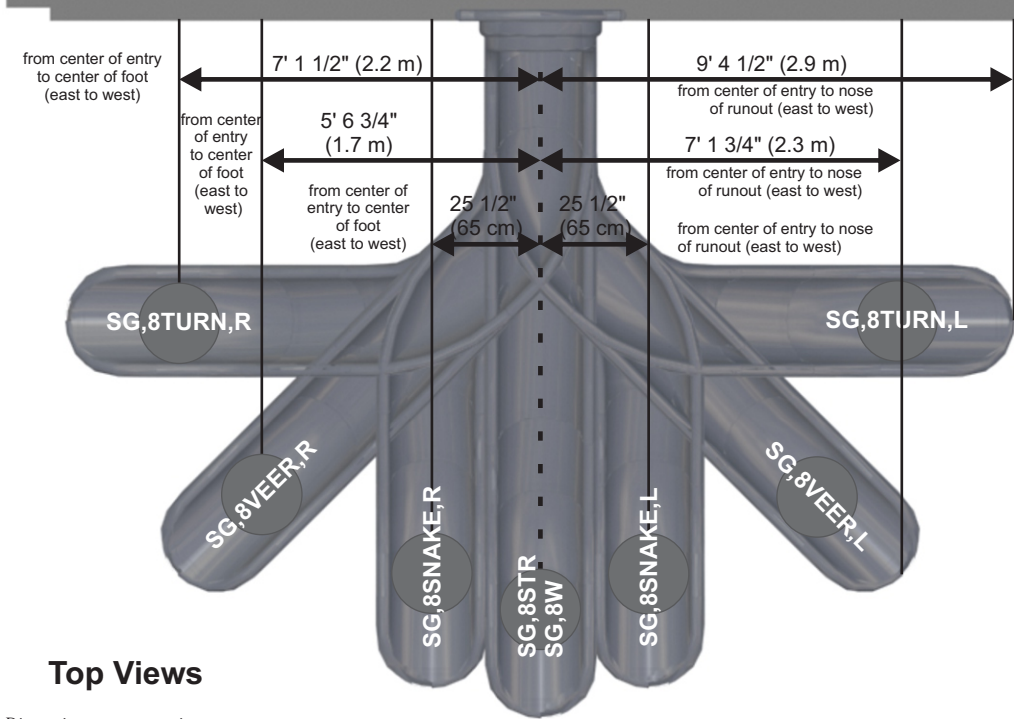

8' Slides

STARGLIDE

Front Views

Side Views

(to view install order of parts required please see details on back of page)

Top Views

Dimensions are approximate.

SPI Plastics Inc.
1-800-269-6533 or 1-519-935-2211
www.spiplastics.com

8' Slides

Slide Configurations Include		
Description	Part #	Includes (Install Order)
Starglide 8' Snake Left	SG,8SNAKE,L	1 - SG,ENTRANCE 1 - SG,TURN,LEFT 1 - SG,TURN,RIGHT 1 - SG,STRAIGHT 1 - SG,EXIT 1 - SG,SUPPORT 4 - SG,HARDWARE
Starglide 8' Snake Right	SG,8SNAKE,R	1 - SG,ENTRANCE 1 - SG,TURN,RIGHT 1 - SG,TURN,LEFT 1 - SG,STRAIGHT 1 - SG,EXIT 1 - SG,SUPPORT 4 - SG,HARDWARE
Starglide 8' Straight	SG,8STR	1 - SG,ENTRANCE 1 - SG,STRAIGHT 2 - SG,STR,DOUBLE 1 - SG,EXIT 1 - SG,SUPPORT 4 - SG,HARDWARE
Starglide 8' Turn Left	SG,8TURN,L	1 - SG,ENTRANCE 2 - SG,TURN,LEFT 1 - SG,STRAIGHT 1 - SG,EXIT 1 - SG,SUPPORT 4 - SG,HARDWARE
Starglide 8' Turn Right	SG,8TURN,R	1 - SG,ENTRANCE 2 - SG,TURN,RIGHT 1 - SG,STRAIGHT 1 - SG,EXIT 1 - SG,SUPPORT 4 - SG,HARDWARE

Slide Configurations Include		
Description	Part #	Includes (Install Order)
Starglide 8' Veer Left	SG,8VEER,L	1 - SG,ENTRANCE 1 - SG,TURN,LEFT 1 - SG,STR,DOUBLE 1 - SG,STRAIGHT 1 - SG,EXIT 1 - SG,SUPPORT 4 - SG,HARDWARE
Starglide 8' Veer Right	SG,8VEER,R	1 - SG,ENTRANCE 1 - SG,TURN,RIGHT 1 - SG,STR,DOUBLE 1 - SG,STRAIGHT 1 - SG,EXIT 1 - SG,SUPPORT 4 - SG,HARDWARE
Starglide 8' Wave	SG,8W	1 - SG,ENTRANCE 1 - SG,STRAIGHT 2 - SG,WAVE 1 - SG,EXIT 1 - SG,SUPPORT 4 - SG,HARDWARE