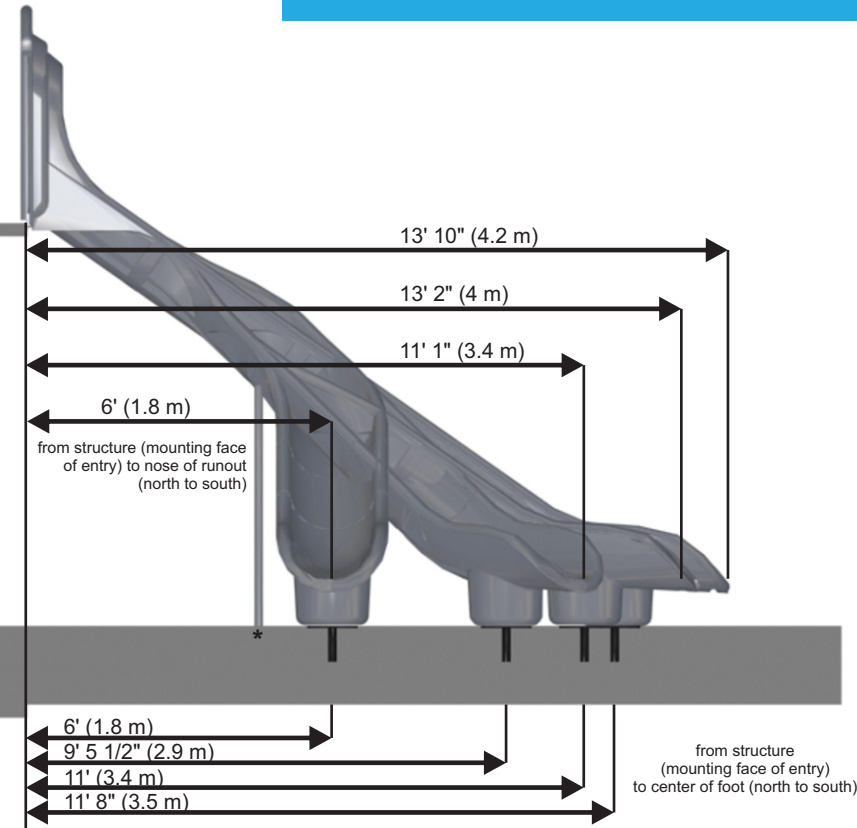

8' Slides

STARGLIDE

Front Views

Side Views

(to view install order of parts required please see details on back of page)

Top Views

Dimensions are approximate.

SPI Plastics Inc.
1-800-269-6533 or 1-519-935-2211
www.spiplastics.com

8' Slides

Slide Configurations Include		
Description	Part #	Includes (Install Order)
Starglide 8' Snake Left	SG,8SNAKE,L	1 - SG,ENTRANCE 1 - SG,TURN,LEFT 1 - SG,TURN,RIGHT 1 - SG,STRAIGHT 1 - SG,EXIT 1 - SG,SUPPORT 4 - SG,HARDWARE
Starglide 8' Snake Right	SG,8SNAKE,R	1 - SG,ENTRANCE 1 - SG,TURN,RIGHT 1 - SG,TURN,LEFT 1 - SG,STRAIGHT 1 - SG,EXIT 1 - SG,SUPPORT 4 - SG,HARDWARE
Starglide 8' Straight	SG,8STR	1 - SG,ENTRANCE 1 - SG,STRAIGHT 2 - SG,STR,DOUBLE 1 - SG,EXIT 1 - SG,SUPPORT 4 - SG,HARDWARE
Starglide 8' Turn Left	SG,8TURN,L	1 - SG,ENTRANCE 2 - SG,TURN,LEFT 1 - SG,STRAIGHT 1 - SG,EXIT 1 - SG,SUPPORT 4 - SG,HARDWARE
Starglide 8' Turn Right	SG,8TURN,R	1 - SG,ENTRANCE 2 - SG,TURN,RIGHT 1 - SG,STRAIGHT 1 - SG,EXIT 1 - SG,SUPPORT 4 - SG,HARDWARE

Slide Configurations Include		
Description	Part #	Includes (Install Order)
Starglide 8' Veer Left	SG,8VEER,L	1 - SG,ENTRANCE 1 - SG,TURN,LEFT 1 - SG,STR,DOUBLE 1 - SG,STRAIGHT 1 - SG,EXIT 1 - SG,SUPPORT 4 - SG,HARDWARE
Starglide 8' Veer Right	SG,8VEER,R	1 - SG,ENTRANCE 1 - SG,TURN,RIGHT 1 - SG,STR,DOUBLE 1 - SG,STRAIGHT 1 - SG,EXIT 1 - SG,SUPPORT 4 - SG,HARDWARE
Starglide 8' Wave	SG,8W	1 - SG,ENTRANCE 1 - SG,STRAIGHT 2 - SG,WAVE 1 - SG,EXIT 1 - SG,SUPPORT 4 - SG,HARDWARE