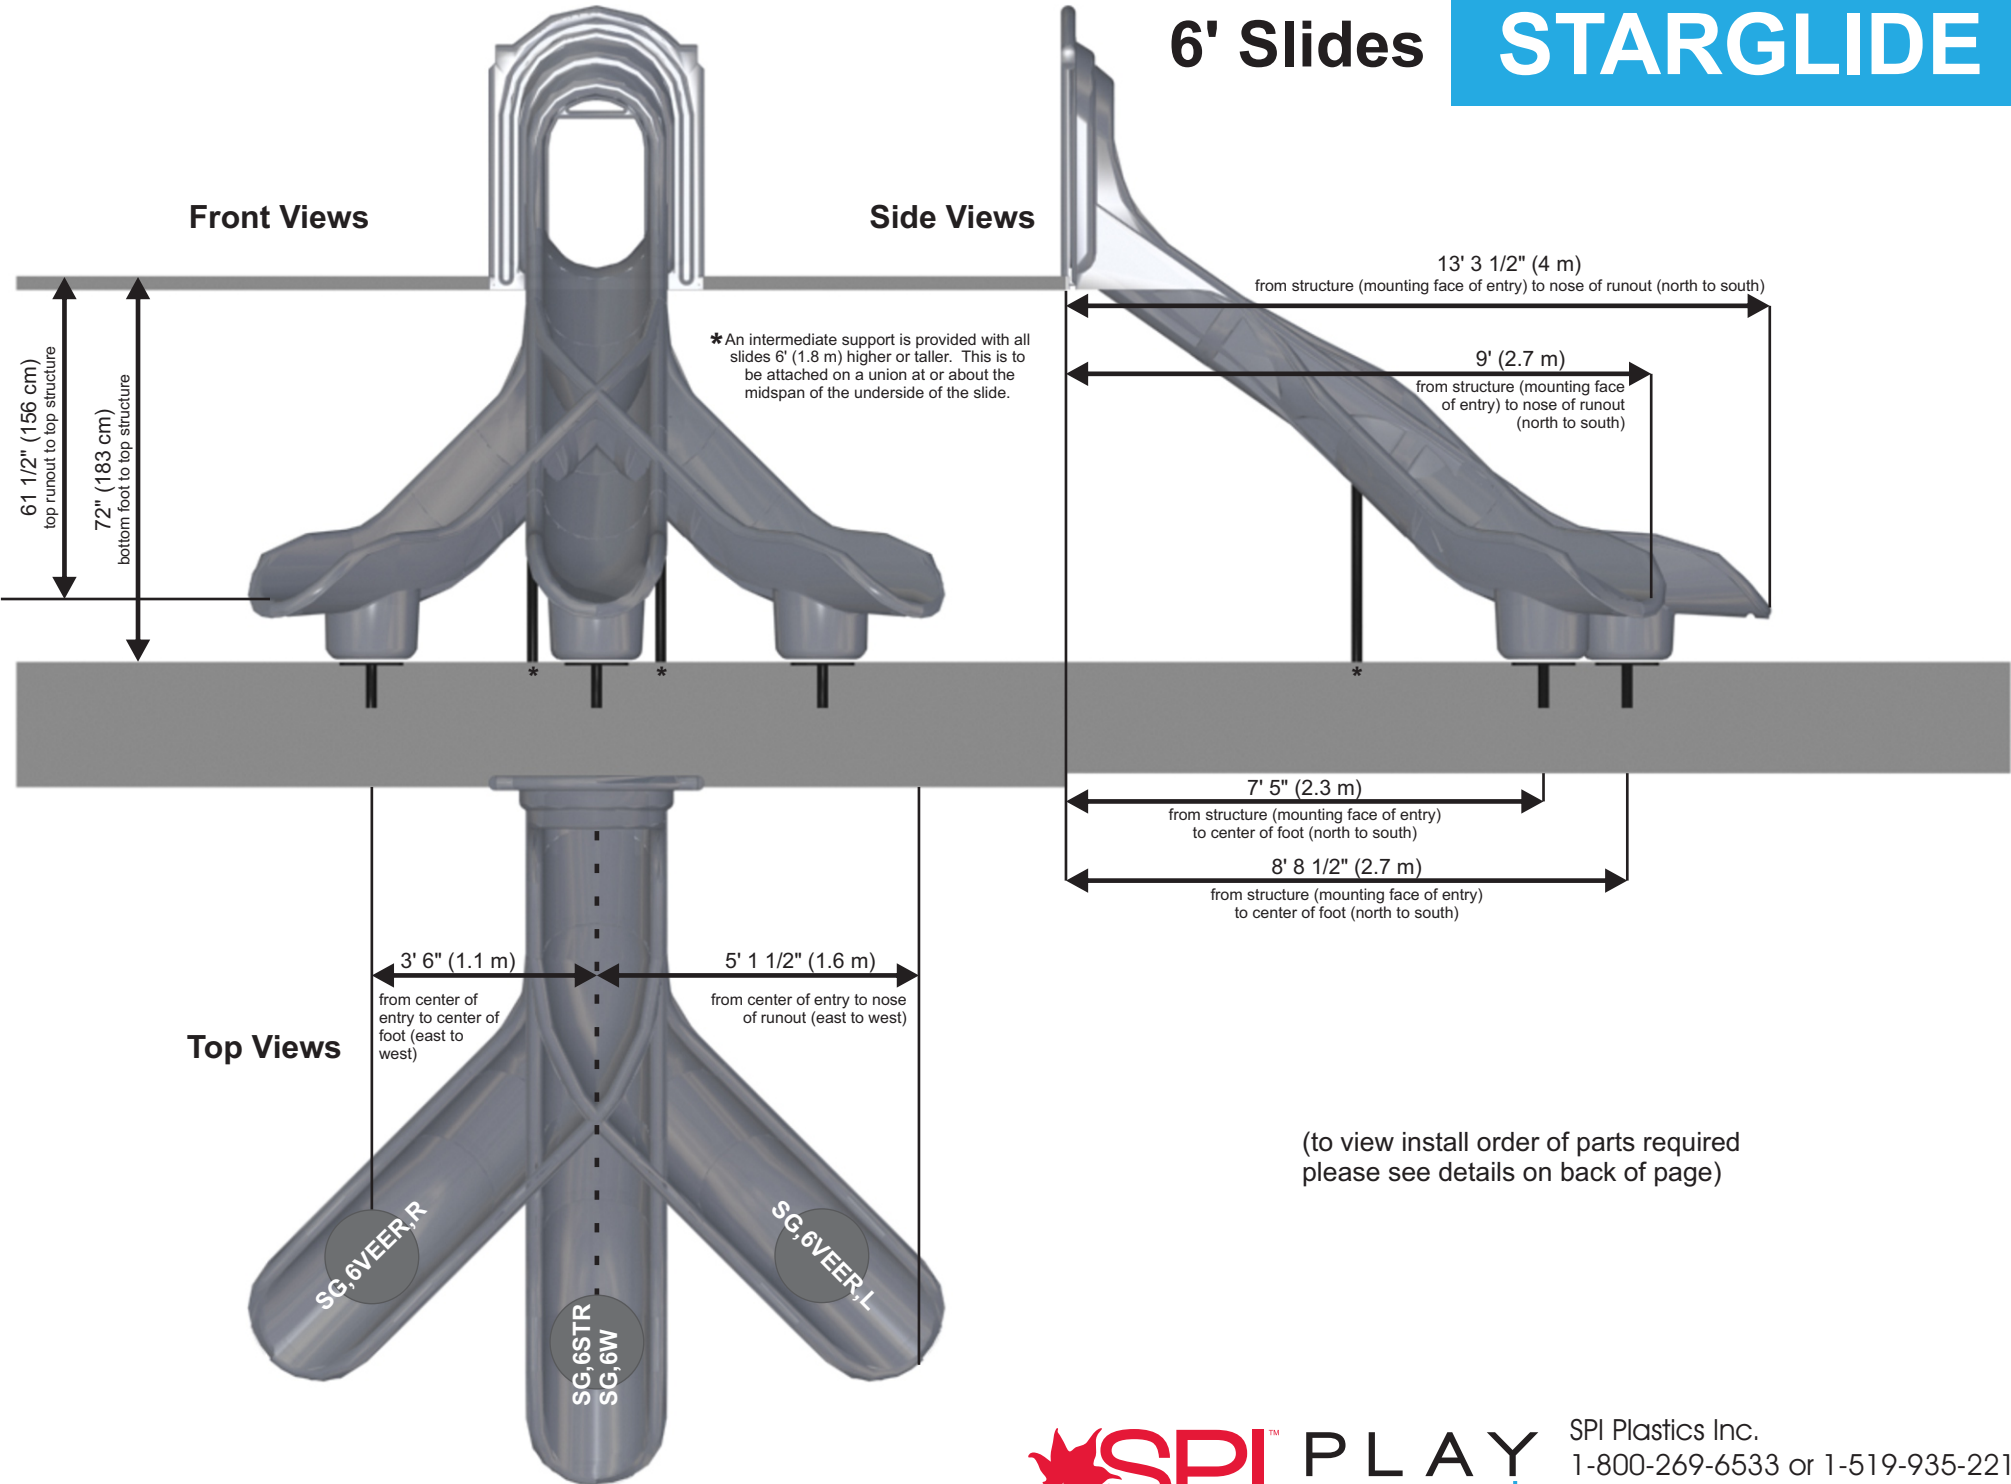

6' Slides

STARGLIDE

Front Views

Side Views

Top Views

(to view install order of parts required please see details on back of page)

Dimensions are approximate.

Slide Configurations Include		
Description	Part #	Includes (Install Order)
Starglide 6' Straight	SG,6STR	1 - SG,ENTRANCE 1 - SG,STR,DOUBLE 1 - SG,STRAIGHT 1 - SG,EXIT 1 - SG,SUPPORT 3 - SG,HARDWARE
Starglide 6' Veer Left	SG,6VEER,L	1 - SG,ENTRANCE 1 - SG,TURN,LEFT 1 - SG,STRAIGHT 1 - SG,EXIT 1 - SG,SUPPORT 3 - SG,HARDWARE
Starglide 6' Veer Right	SG,6VEER,R	1 - SG,ENTRANCE 1 - SG,TURN,RIGHT 1 - SG,STRAIGHT 1 - SG,EXIT 1 - SG,SUPPORT 3 - SG,HARDWARE
Starglide 6' Wave	SG,6W	1 - SG,ENTRANCE 1 - SG,WAVE 1 - SG,STRAIGHT 1 - SG,EXIT 1 - SG,SUPPORT 3 - SG,HARDWARE