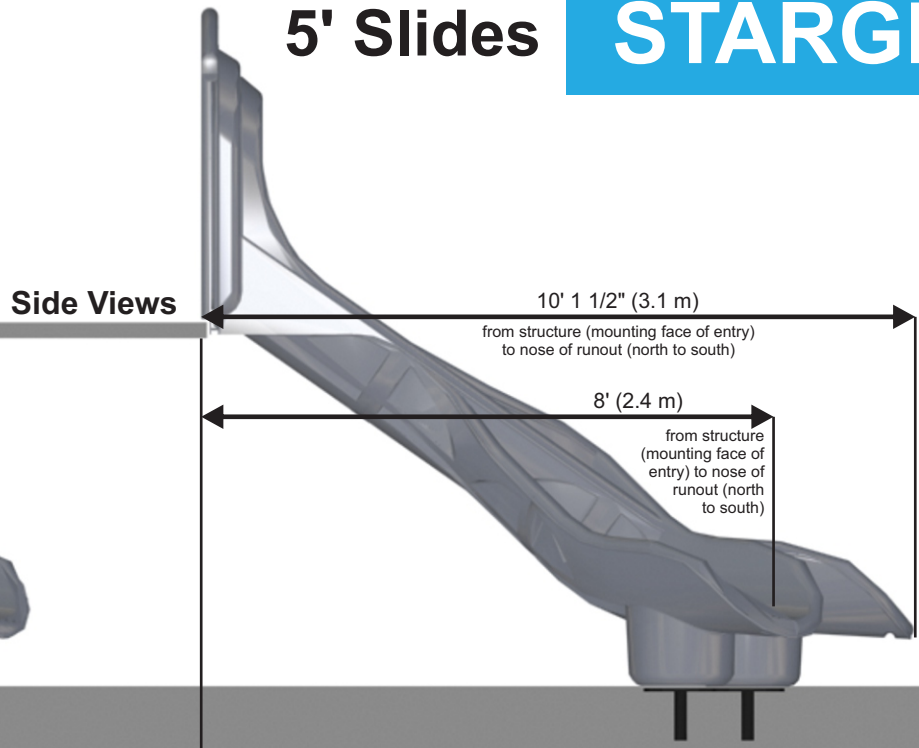

5' Slides **STARGLIDE**

(to view install order of parts required please see details on back of page)

Dimensions are approximate.

Slide Configurations Include		
Description	Part #	Includes (Install Order)
Starglide 5' Straight	SG,5STR	1 - SG,ENTRANCE 1 - SG,STR,DOUBLE 1 - SG,EXIT 2 - SG,HARDWARE
Starglide 5' Veer Left	SG,5VEER,L	1 - SG,ENTRANCE 1 - SG,TURN,LEFT 1 - SG,EXIT 2 - SG,HARDWARE
Starglide 5' Veer Right	SG,5VEER,R	1 - SG,ENTRANCE 1 - SG,TURN,RIGHT 1 - SG,EXIT 2 - SG,HARDWARE
Starglide 5' Wave	SG,5W	1 - SG,ENTRANCE 1 - SG,WAVE 1 - SG,EXIT 2 - SG,HARDWARE