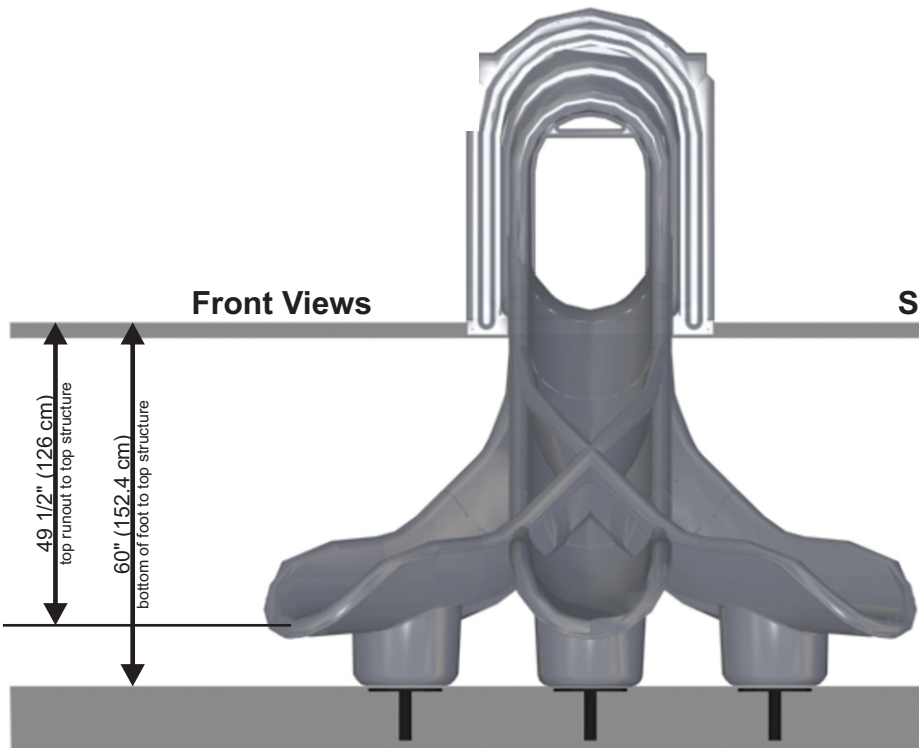

5' Slides **STARGLIDE**

(to view install order of parts required please see details on back of page)

Dimensions are approximate.

Slide Configurations Include		
Description	Part #	Includes (Install Order)
Starglide 5' Straight	SG,5STR	1 - SG,ENTRANCE 1 - SG,STR,DOUBLE 1 - SG,EXIT 2 - SG,HARDWARE
Starglide 5' Veer Left	SG,5VEER,L	1 - SG,ENTRANCE 1 - SG,TURN,LEFT 1 - SG,EXIT 2 - SG,HARDWARE
Starglide 5' Veer Right	SG,5VEER,R	1 - SG,ENTRANCE 1 - SG,TURN,RIGHT 1 - SG,EXIT 2 - SG,HARDWARE
Starglide 5' Wave	SG,5W	1 - SG,ENTRANCE 1 - SG,WAVE 1 - SG,EXIT 2 - SG,HARDWARE