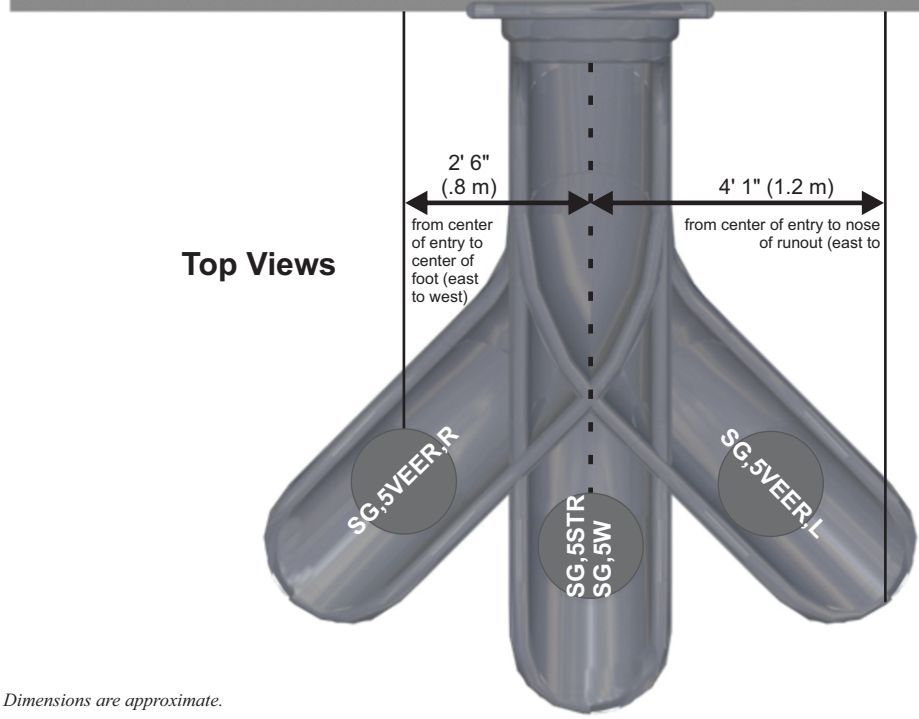

5' Slides **STARGLIDE**

(to view install order of parts required please see details on back of page)

Dimensions are approximate.

Slide Configurations Include		
Description	Part #	Includes (Install Order)
Starglide 5' Straight	SG,5STR	1 - SG,ENTRANCE 1 - SG,STR,DOUBLE 1 - SG,EXIT 2 - SG,HARDWARE
Starglide 5' Veer Left	SG,5VEER,L	1 - SG,ENTRANCE 1 - SG,TURN,LEFT 1 - SG,EXIT 2 - SG,HARDWARE
Starglide 5' Veer Right	SG,5VEER,R	1 - SG,ENTRANCE 1 - SG,TURN,RIGHT 1 - SG,EXIT 2 - SG,HARDWARE
Starglide 5' Wave	SG,5W	1 - SG,ENTRANCE 1 - SG,WAVE 1 - SG,EXIT 2 - SG,HARDWARE