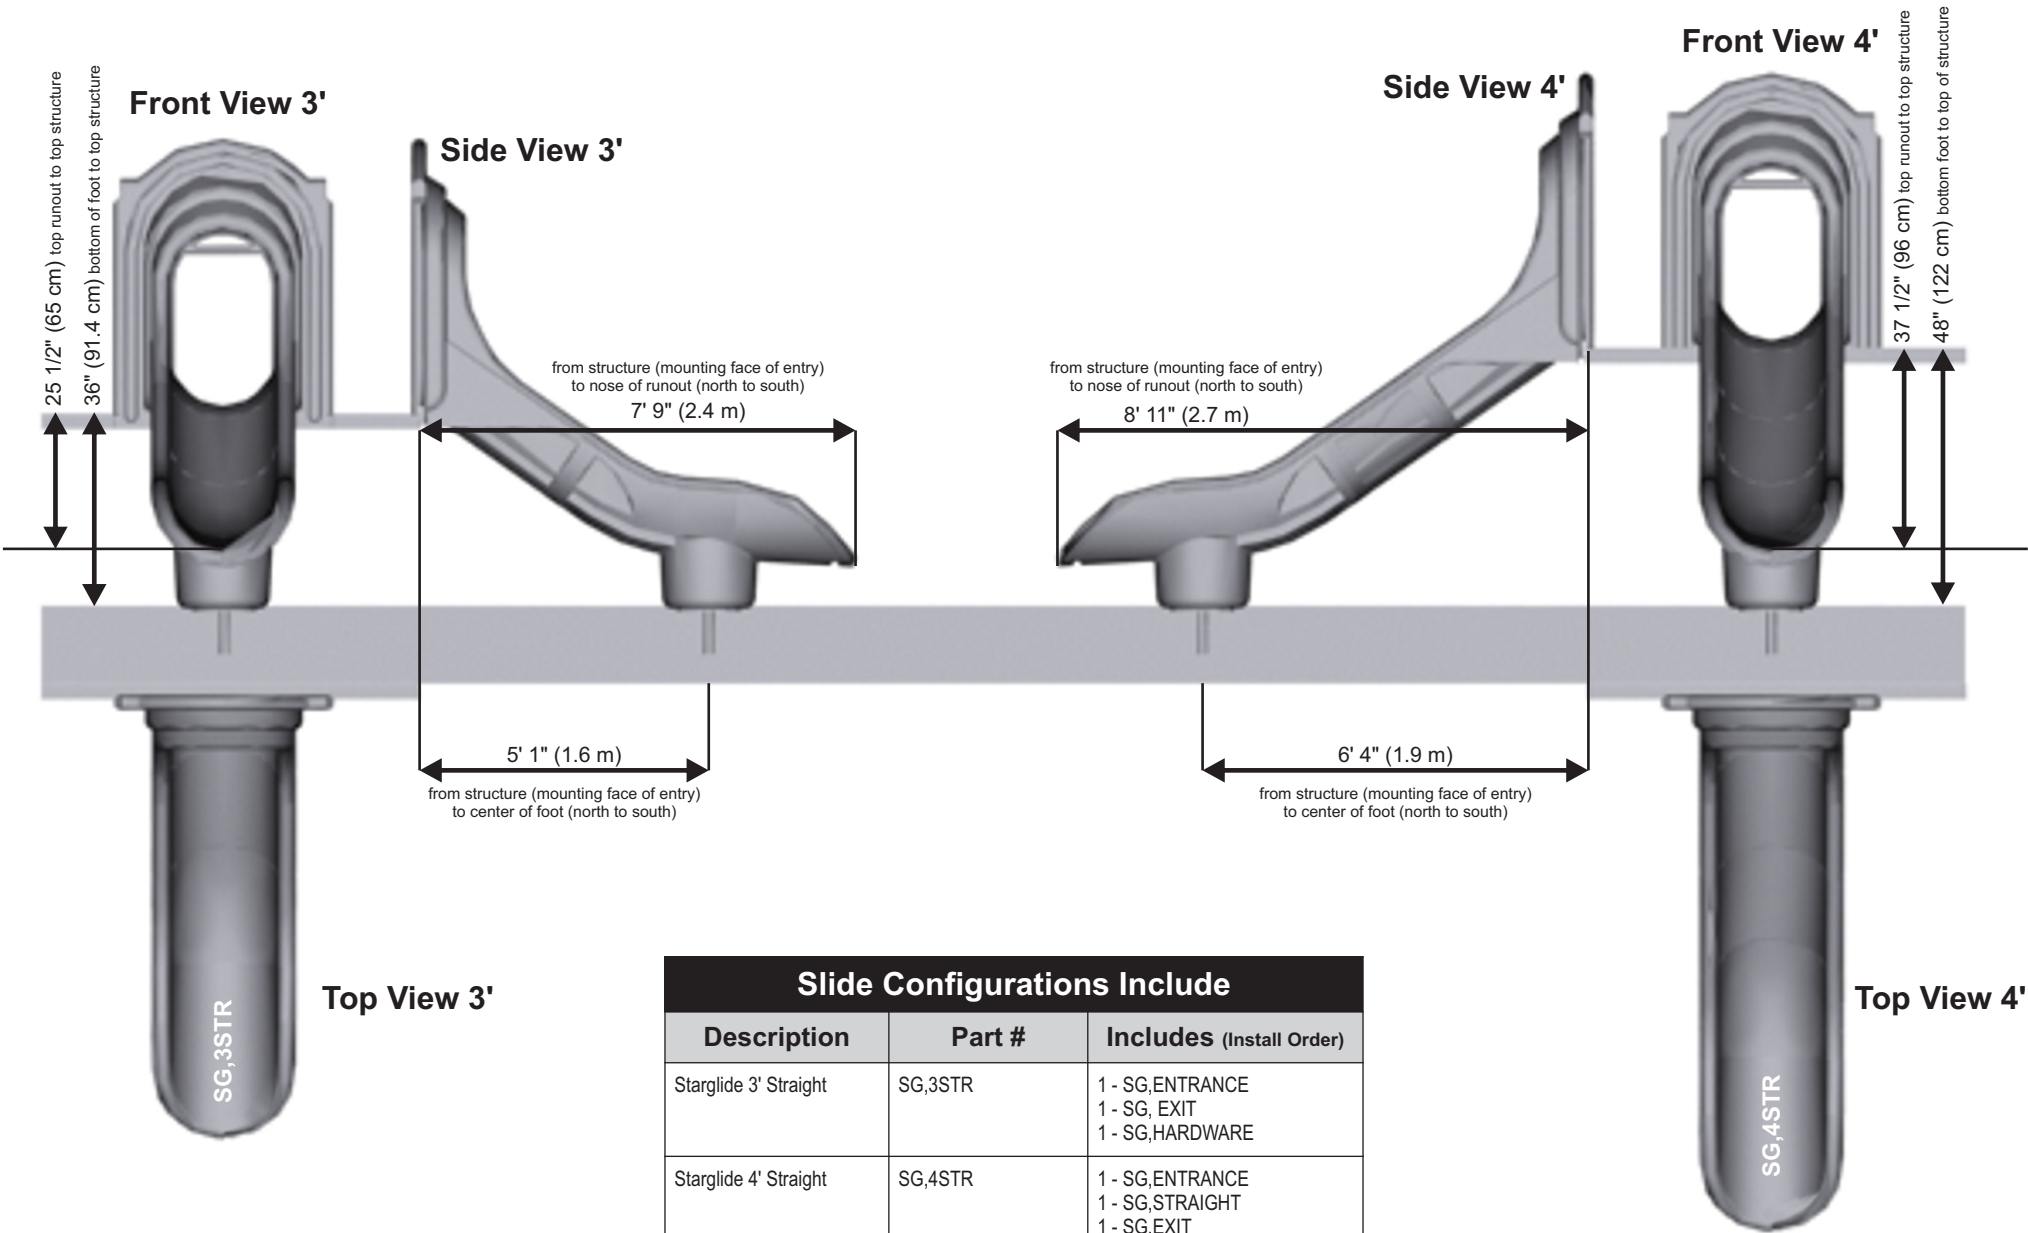

# 3' & 4' Slides

# STARGLIDE

Slide Configurations Include		
Description	Part #	Includes (Install Order)
Starglide 3' Straight	SG,3STR	1 - SG,ENTRANCE 1 - SG,EXIT 1 - SG,HARDWARE
Starglide 4' Straight	SG,4STR	1 - SG,ENTRANCE 1 - SG,STRAIGHT 1 - SG,EXIT 2 - SG,HARDWARE

Dimensions are approximate.  
 Copyright © 2010-2021  
 SPI Plastics Inc.  
 All rights reserved. Printed in Canada