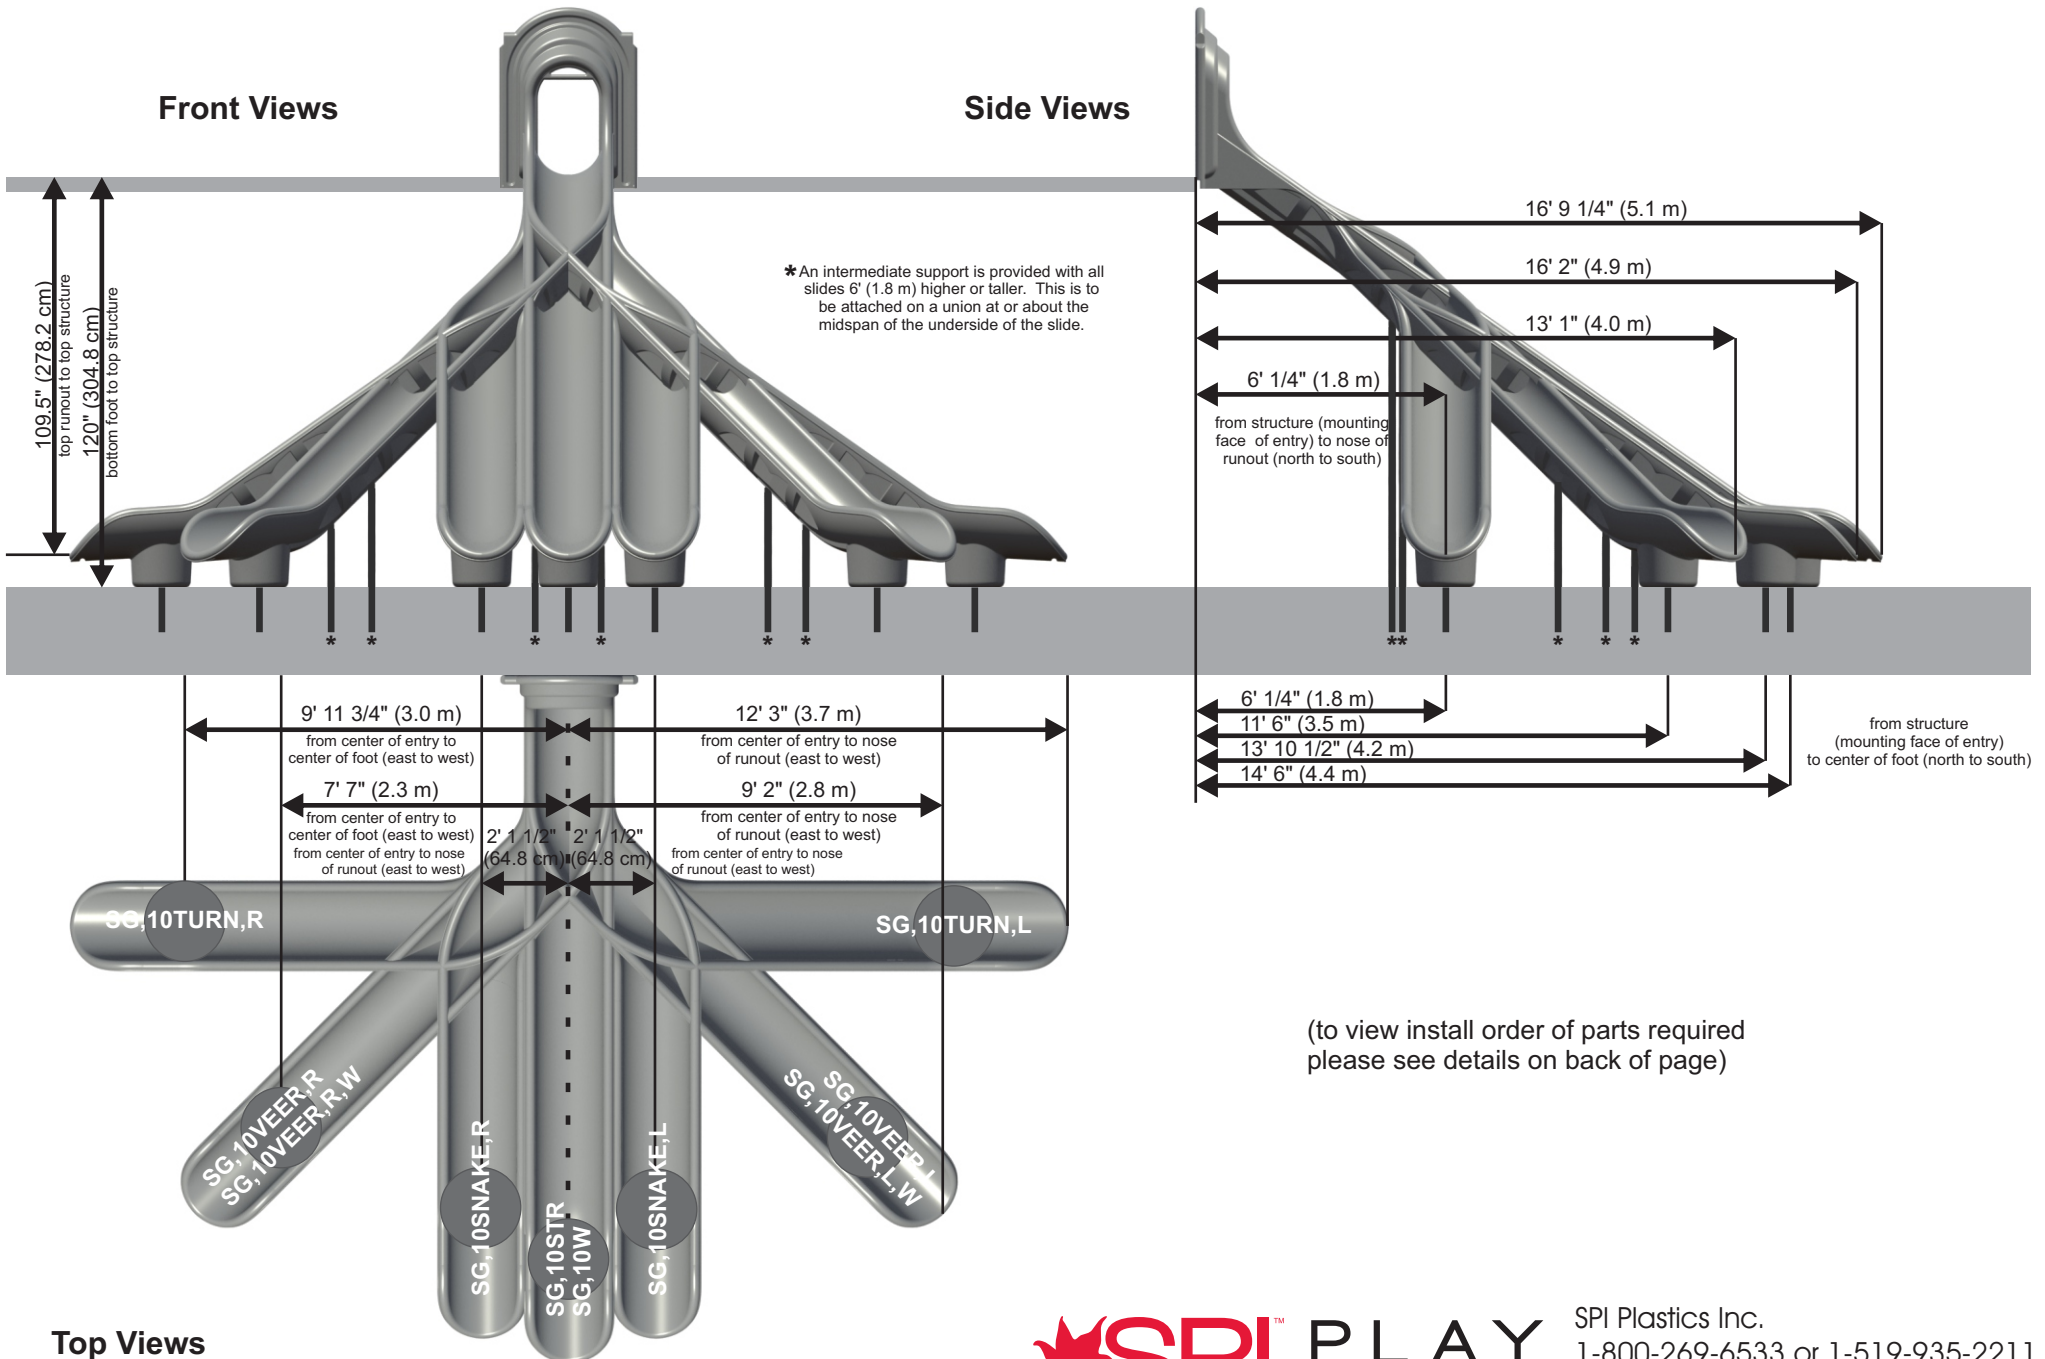

# 10' Slides

# STARGLIDE

Front Views

Side Views

(to view install order of parts required please see details on back of page)

Top Views

Dimensions are approximate.

SPI Plastics Inc.  
 1-800-269-6533 or 1-519-935-2211  
 www.spiplastics.com

# 10' Slides

Slide Configurations Include		
Description	Part #	Includes (Install Order)
Starglide 10' Straight	SG,10SNAKE,L	1 - SG,ENTRANCE 1 - SG,TURN,LEFT 1 - SG,TURN,RIGHT 1 - SG,STRAIGHT 1 - SG,STR,DOUBLE 1 - SG,EXIT 2 - SG,SUPPORT 1 - SG,SUPPORT,EXT 5 - SG,HARDWARE
Starglide 10' Snake Left	SG,10SNAKE,R	1 - SG,ENTRANCE 1 - SG,TURN,RIGHT 1 - SG,TURN,LEFT 1 - SG,STRAIGHT 1 - SG,STR,DOUBLE 1 - SG,EXIT 2 - SG,SUPPORT 1 - SG,SUPPORT,EXT 5 - SG,HARDWARE
Starglide 10' Snake Right	SG,10STR	1 - SG,ENTRANCE 3 - SG,STR,DOUBLE 1 - SG,STRAIGHT 1 - SG,EXIT 2 - SG,SUPPORT 1 - SG,SUPPORT,EXT 5 - SG,HARDWARE
Starglide 10' Turn Left	SG,10TURN,L	1 - SG,ENTRANCE 2 - SG,TURN,LEFT 1 - SG,STRAIGHT 1 - SG,STR,DOUBLE 1 - SG,EXIT 2 - SG,SUPPORT 1 - SG,SUPPORT,EXT 5 - SG,HARDWARE
Starglide 10' Turn Right	SG,10TURN,R	1 - SG,ENTRANCE 2 - SG,TURN,RIGHT 1 - SG,STRAIGHT 1 - SG,STR,DOUBLE 1 - SG,EXIT 2 - SG,SUPPORT 1 - SG,SUPPORT,EXT 5 - SG,HARDWARE

Slide Configurations Include		
Description	Part #	Includes (Install Order)
Starglide 10' Veer Left	SG,10VEER,L	1 - SG,ENTRANCE 1 - SG,TURN,LEFT 1 - SG,STRAIGHT 2 - SG,STR,DOUBLE 1 - SG,EXIT 2 - SG,SUPPORT 1 - SG,SUPPORT,EXT 5 - SG,HARDWARE
Starglide 10' Veer Right	SG,10VEER,R	1 - SG,ENTRANCE 1 - SG,TURN,RIGHT 1 - SG,STRAIGHT 2 - SG,STR,DOUBLE 1 - SG,EXIT 2 - SG,SUPPORT 1 - SG,SUPPORT,EXT 5 - SG,HARDWARE
Starglide 10' Wave	SG,10W	1 - SG,ENTRANCE 1 - SG,WAVE 1 - SG,STRAIGHT 2 - SG,STR,DOUBLE 1 - SG,EXIT 2 - SG,SUPPORT 1 - SG,SUPPORT,EXT 5 - SG,HARDWARE