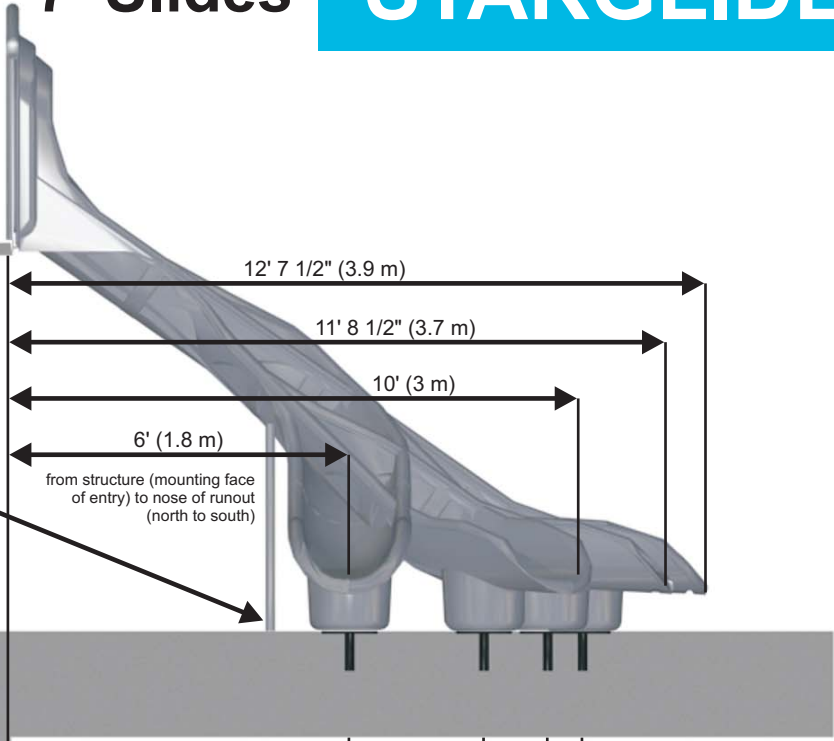

7' Slides STARGLIDE

Front Views

Side Views

(to view install order of parts required please see details on back of page)

Dimensions are approximate.

SPI Industries Inc.
1-800-269-6533 or 1-519-935-2211
www.spiplastics.com

7' Slides

Slide Configurations Include		
Description	Part #	Includes (Install Order)
Starglide 7' Straight	SG,7STR	1 - SG,ENTRANCE 2 - SG,STR,DOUBLE 1 - SG,EXIT 1 - SG,SUPPORT 3 - SG,HARDWARE
Starglide 7' Wave	SG,7W	1 - SG,ENTRANCE 2 - SG,WAVE 1 - SG,EXIT 1 - SG,SUPPORT 3 - SG,HARDWARE
Starglide 7' Veer Left	SG,7VEER,L	1 - SG,ENTRANCE 1 - SG,TURN,LEFT 1 - SG,STR,DOUBLE 1 - SG,EXIT 1 - SG,SUPPORT 3 - SG, HARDWARE
Starglide 7' Veer Left Wave	SG,7VEER,L,W	1 - SG,ENTRANCE 1 - SG,TURN,LEFT 1 - SG,WAVE 1 - SG,EXIT 1 - SG,SUPPORT 3 - SG, HARDWARE
Starglide 7' Veer Right	SG,7VEER,R	1 - SG,ENTRANCE 1 - SG,TURN,RIGHT 1 - SG,STR,DOUBLE 1 - SG,EXIT 1 - SG,SUPPORT 3 - SG, HARDWARE