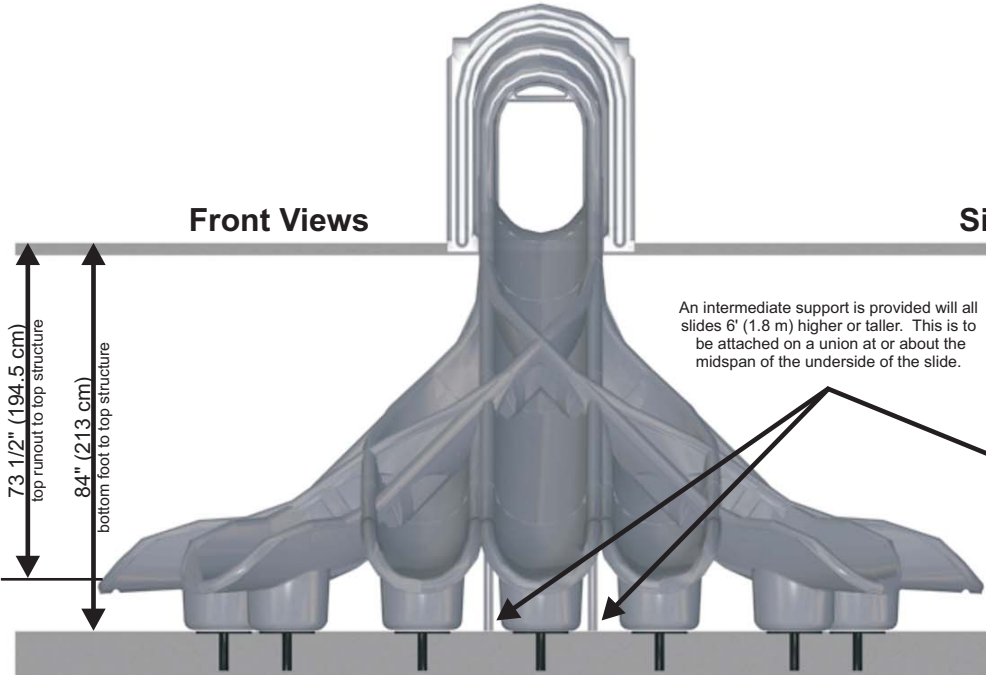

7' Slides STARGLIDE

Front Views

Side Views

(to view install order of parts required please see details on back of page)

Dimensions are approximate.

SPI Industries Inc.
1-800-269-6533 or 1-519-935-2211
www.spiplastics.com

7' Slides

Slide Configurations Include		
Description	Part #	Includes (Install Order)
Starglide 7' Straight	SG,7STR	1 - SG,ENTRANCE 2 - SG,STR,DOUBLE 1 - SG,EXIT 1 - SG,SUPPORT 3 - SG,HARDWARE
Starglide 7' Wave	SG,7W	1 - SG,ENTRANCE 2 - SG,WAVE 1 - SG,EXIT 1 - SG,SUPPORT 3 - SG,HARDWARE
Starglide 7' Veer Left	SG,7VEER,L	1 - SG,ENTRANCE 1 - SG,TURN,LEFT 1 - SG,STR,DOUBLE 1 - SG,EXIT 1 - SG,SUPPORT 3 - SG, HARDWARE
Starglide 7' Veer Left Wave	SG,7VEER,L,W	1 - SG,ENTRANCE 1 - SG,TURN,LEFT 1 - SG,WAVE 1 - SG,EXIT 1 - SG,SUPPORT 3 - SG, HARDWARE
Starglide 7' Veer Right	SG,7VEER,R	1 - SG,ENTRANCE 1 - SG,TURN,RIGHT 1 - SG,STR,DOUBLE 1 - SG,EXIT 1 - SG,SUPPORT 3 - SG, HARDWARE

Slide Configurations Include		
Description	Part #	Includes (Install Order)
Starglide 7' Veer Right Wave	SG,7VEER,R,W	1 - SG,ENTRANCE 1 - SG,TURN,RIGHT 1 - SG,WAVE 1 - SG,EXIT 1 - SG,SUPPORT 3 - SG, HARDWARE
Starglide 7' Snake Left	SG,7SNAKE,L	1 - SG,ENTRANCE 1 - SG,TURN,LEFT 1 - SG,TURN,RIGHT 1 - SG,EXIT 1 - SG,SUPPORT 3 - SG,HARDWARE
Starglide 7' Snake Right	SG,7SNAKE,R	1 - SG,ENTRANCE 1 - SG,TURN,RIGHT 1 - SG,TURN,LEFT 1 - SG,EXIT 1 - SG,SUPPORT 3 - SG,HARDWARE
Starglide 7' Turn Left	SG,7TURN,L	1 - SG,ENTRANCE 2 - SG,TURN,LEFT 1 - SG,EXIT 1 - SG,SUPPORT 3 - SG,HARDWARE
Starglide 7' Turn Right	SG,7TURN,R	1 - SG,ENTRANCE 2 - SG,TURN,RIGHT 1 - SG,EXIT 1 - SG,SUPPORT 3 - SG,HARDWARE