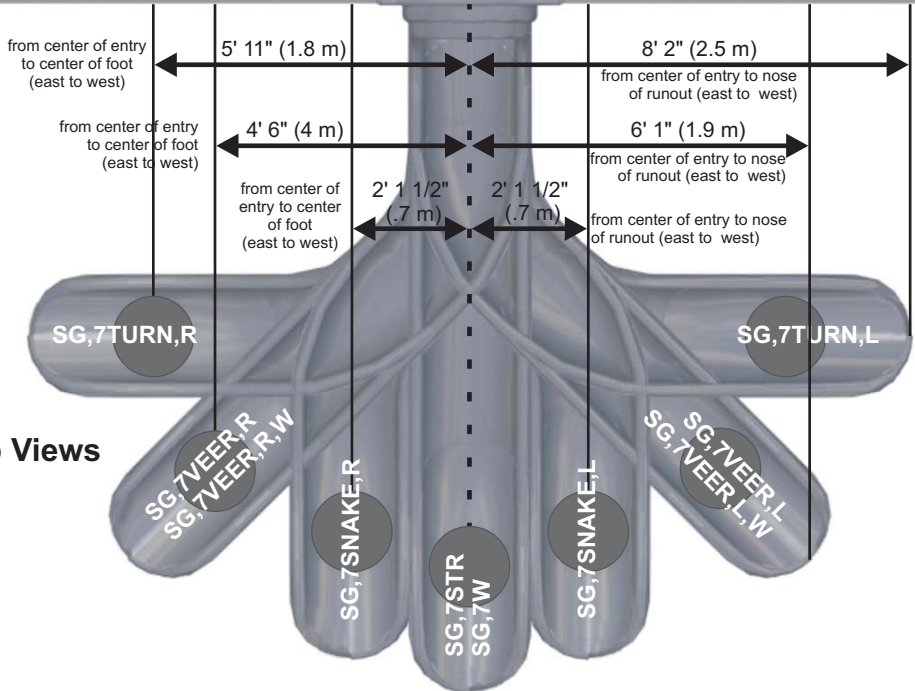

7' Slides STARGLIDE

Front Views

Side Views

(to view install order of parts required please see details on back of page)

Dimensions are approximate.

SPI Industries Inc.
1-800-269-6533 or 1-519-935-2211
www.spiplastics.com

7' Slides

Slide Configurations Include		
Description	Part #	Includes (Install Order)
Starglide 7' Straight	SG,7STR	1 - SG,ENTRANCE 2 - SG,STR,DOUBLE 1 - SG,EXIT 1 - SG,SUPPORT 3 - SG,HARDWARE
Starglide 7' Wave	SG,7W	1 - SG,ENTRANCE 2 - SG,WAVE 1 - SG,EXIT 1 - SG,SUPPORT 3 - SG,HARDWARE
Starglide 7' Veer Left	SG,7VEER,L	1 - SG,ENTRANCE 1 - SG,TURN,LEFT 1 - SG,STR,DOUBLE 1 - SG,EXIT 1 - SG,SUPPORT 3 - SG, HARDWARE
Starglide 7' Veer Left Wave	SG,7VEER,L,W	1 - SG,ENTRANCE 1 - SG,TURN,LEFT 1 - SG,WAVE 1 - SG,EXIT 1 - SG,SUPPORT 3 - SG, HARDWARE
Starglide 7' Veer Right	SG,7VEER,R	1 - SG,ENTRANCE 1 - SG,TURN,RIGHT 1 - SG,STR,DOUBLE 1 - SG,EXIT 1 - SG,SUPPORT 3 - SG, HARDWARE

Slide Configurations Include		
Description	Part #	Includes (Install Order)
Starglide 7' Veer Right Wave	SG,7VEER,R,W	1 - SG,ENTRANCE 1 - SG,TURN,RIGHT 1 - SG,WAVE 1 - SG,EXIT 1 - SG,SUPPORT 3 - SG, HARDWARE
Starglide 7' Snake Left	SG,7SNAKE,L	1 - SG,ENTRANCE 1 - SG,TURN,LEFT 1 - SG,TURN,RIGHT 1 - SG,EXIT 1 - SG,SUPPORT 3 - SG,HARDWARE
Starglide 7' Snake Right	SG,7SNAKE,R	1 - SG,ENTRANCE 1 - SG,TURN,RIGHT 1 - SG,TURN,LEFT 1 - SG,EXIT 1 - SG,SUPPORT 3 - SG,HARDWARE
Starglide 7' Turn Left	SG,7TURN,L	1 - SG,ENTRANCE 2 - SG,TURN,LEFT 1 - SG,EXIT 1 - SG,SUPPORT 3 - SG,HARDWARE
Starglide 7' Turn Right	SG,7TURN,R	1 - SG,ENTRANCE 2 - SG,TURN,RIGHT 1 - SG,EXIT 1 - SG,SUPPORT 3 - SG,HARDWARE