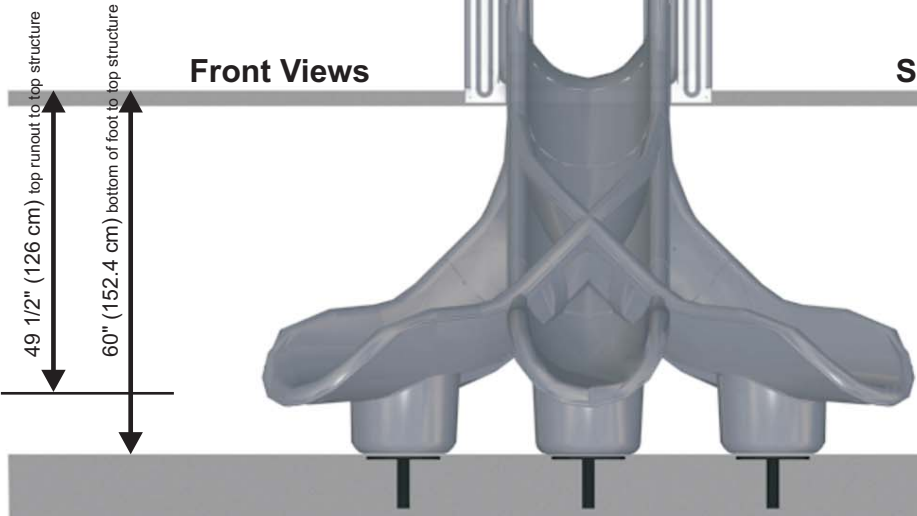

5' Slides **STARGLIDE**

Front Views

Side Views

Top Views

Dimensions are approximate.

(to view install order of parts required please see details on back of page)

Slide Configurations Include		
Description	Part #	Includes (Install Order)
Starglide 5' Straight	SG,5STR	1 - SG,ENTRANCE 1 - SG,STR,DOUBLE 1 - SG,EXIT 2 - SG,HARDWARE
Starglide 5' Wave	SG,5W	1 - SG,ENTRANCE 1 - SG,WAVE 1 - SG,EXIT 2 - SG,HARDWARE
Starglide 5' Veer Left	SG,5VEER,L	1 - SG,ENTRANCE 1 - SG,TURN,LEFT 1 - SG,EXIT 2 - SG,HARDWARE
Starglide 5' Veer Right	SG,5VEER,R	1 - SG,ENTRANCE 1 - SG,TURN,RIGHT 1 - SG,EXIT 2 - SG,HARDWARE