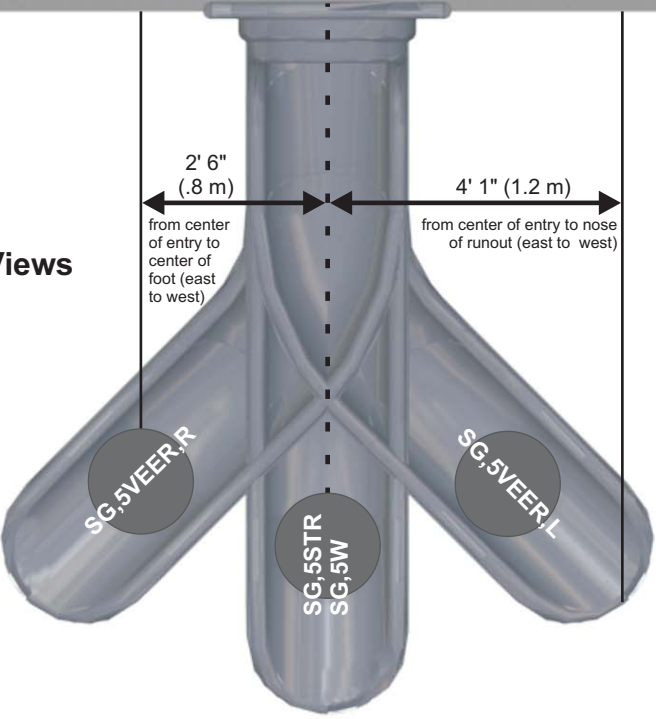

5' Slides **STARGLIDE**

Front Views

Side Views

Top Views

Dimensions are approximate.

(to view install order of parts required please see details on back of page)

Slide Configurations Include		
Description	Part #	Includes (Install Order)
Starglide 5' Straight	SG,5STR	1 - SG,ENTRANCE 1 - SG,STR,DOUBLE 1 - SG,EXIT 2 - SG,HARDWARE
Starglide 5' Wave	SG,5W	1 - SG,ENTRANCE 1 - SG,WAVE 1 - SG,EXIT 2 - SG,HARDWARE
Starglide 5' Veer Left	SG,5VEER,L	1 - SG,ENTRANCE 1 - SG,TURN,LEFT 1 - SG,EXIT 2 - SG,HARDWARE
Starglide 5' Veer Right	SG,5VEER,R	1 - SG,ENTRANCE 1 - SG,TURN,RIGHT 1 - SG,EXIT 2 - SG,HARDWARE