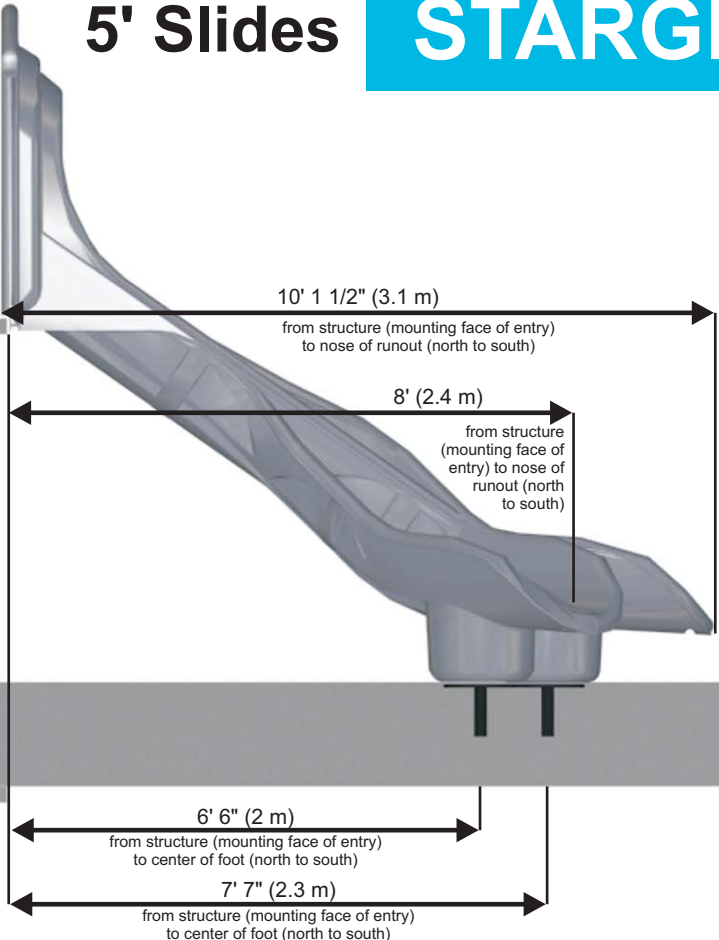

5' Slides **STARGLIDE**

Front Views

Side Views

Top Views

Dimensions are approximate.

(to view install order of parts required please see details on back of page)

Slide Configurations Include		
Description	Part #	Includes (Install Order)
Starglide 5' Straight	SG,5STR	1 - SG,ENTRANCE 1 - SG,STR,DOUBLE 1 - SG,EXIT 2 - SG,HARDWARE
Starglide 5' Wave	SG,5W	1 - SG,ENTRANCE 1 - SG,WAVE 1 - SG,EXIT 2 - SG,HARDWARE
Starglide 5' Veer Left	SG,5VEER,L	1 - SG,ENTRANCE 1 - SG,TURN,LEFT 1 - SG,EXIT 2 - SG,HARDWARE
Starglide 5' Veer Right	SG,5VEER,R	1 - SG,ENTRANCE 1 - SG,TURN,RIGHT 1 - SG,EXIT 2 - SG,HARDWARE