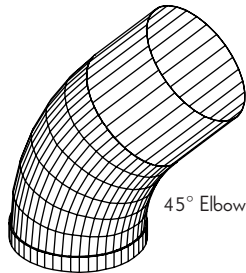

30° Elbow

45° Elbow

90° Elbow

24" (61 cm) Elbows

Description	Part #	Diameter	Angle	Weight
30° Elbow	E2430	24" (61 cm)	30°	20 lbs. (9.1 kg)
45° Elbow	E2445	24" (61 cm)	45°	25 lbs. (11.3 kg)
90° Elbow	E2490	24" (61 cm)	90°	25 lbs. (11.3 kg)

30" (76.2 cm) Elbows

Description	Part #	Diameter	Angle	Weight
30° Elbow	E3030	30" (76.2 cm)	30°	62 lbs. (28.1 kg)
45° Elbow	E3045	30" (76.2 cm)	45°	78 lbs. (35.4 kg)
90° Elbow	E3090	30" (76.2 cm)	90°	65 lbs. (29.5 kg)

Dimensions and weights are approximate. Prices subject to change without notice.

- Elbows are an integral part of any playground
- Elbows available for 24" and 30" (61cm and 76.2 cm) diameters

90° Elbow

45° Elbow

30° Elbow

Specifications

Complies with:
CAN/CSA-Z614-03; ASTM

Available Colours:
All

Polyethylene Density:
Medium

Packaging:
Bagged in plastic

Approx. Cubic Size Packaged: