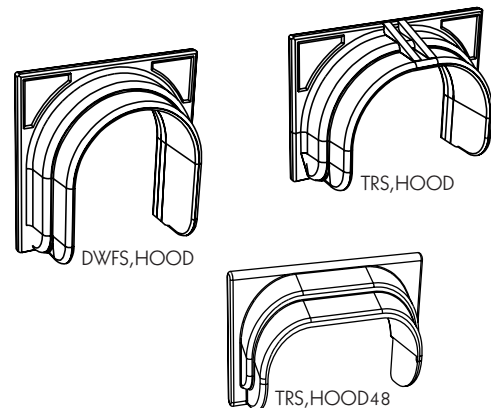

DWFS,HOOD

TRS,HOOD

TRS,HOOD48

DWFS,HOOD36

Description	Part #	Dimensions	Weight
Double Wall Slide Hood	DWFS,HOOD	40" w x 38" h x 16" d (101.6 cm x 96.5 cm x 40.6 cm)	22 lbs. (10 kg)
Double Wall Slide Hood (36")	DWFS,HOOD36	36" w x 44" h x 15" d (91.4 cm x 112 cm x 38.1 cm)	22 lbs. (10 kg)
Triple Rail Slide Hood	TRS,HOOD	45" w x 30" h x 16" d (114.3 cm x 76.2 cm x 40.6 cm)	25 lbs. (11.3 kg)
Triple Rail Slide Hood (48") [fits 3TRS & 4TRS]	TRS,HOOD48	48" w x 33" h x 14 1/2" d (121.9 cm x 83.8 cm x 37.1 cm) Opening: 37 1/2" w x 22 1/4" h (95.5 cm x 56.7 cm)	25 lbs. (11.3 kg)

Dimensions and weights are approximate. Prices subject to change without notice.

- Great sleek designs
- Slide hoods help to prevent children from standing on the slide

DWFS,HOOD36

### Specifications

**Complies with:**  
CAN/CSA-Z614-03; ASTM

**Available Colours:**  
All

**Polyethylene Density:**  
Medium

**Packaging:**  
Bagged in plastic

**Approx. Cubic Size Packaged:**  
DWFS,HOOD - 14 cubic feet  
DWFS,HOOD36 - 14 cubic feet  
TRS,HOOD - 13 cubic feet  
TRS,HOOD48 - 14 cubic feet