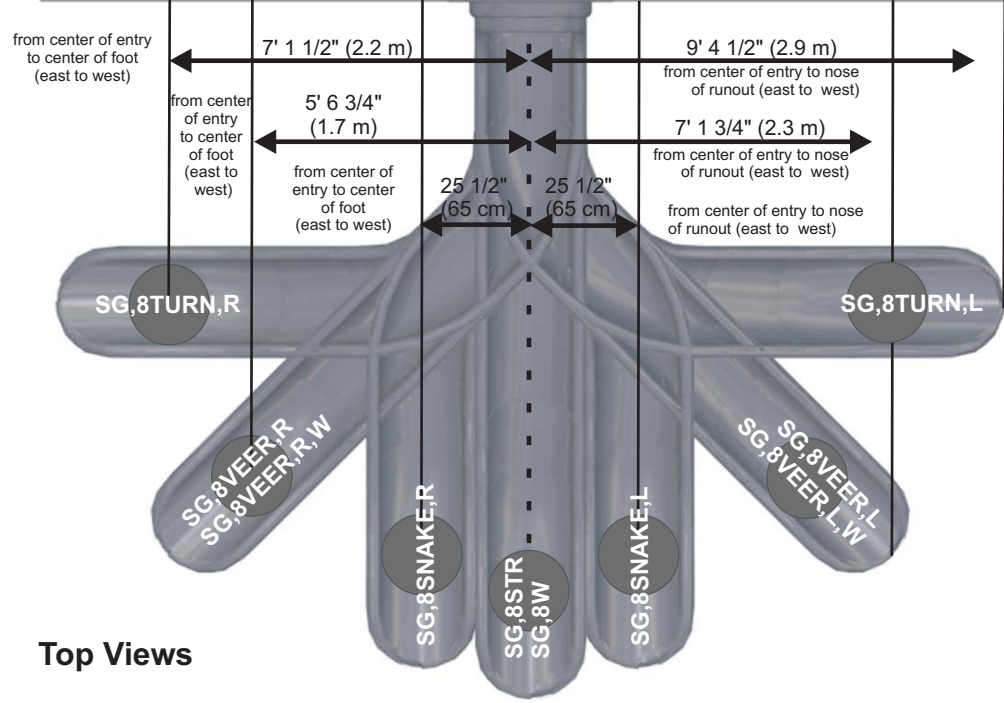

8' Slides

Starglide

Front Views

Side Views

(to view install order of parts required please see details on back of page)

Top Views

Dimensions are approximate.

SPI Industries Inc.
1-800-269-6533 or 1-519-935-2211
www.spiplastics.com

8' Slides

Starglide

Slide Configurations Include		
Description	Part #	Includes (Install Order)
Starglide 8' Straight	SG,8STR	1 - SG,ENTRANCE 1 - SG,STRAIGHT 2 - SG,STR,DOUBLE 1 - SG,EXIT 1 - SG,SUPPORT 4 - SG,HARDWARE
Starglide 8' Wave	SG,8W	1 - SG,ENTRANCE 1 - SG,STRAIGHT 2 - SG,WAVE 1 - SG,EXIT 1 - SG,SUPPORT 4 - SG,HARDWARE
Starglide 8' Veer Left	SG,8VEER,L	1 - SG,ENTRANCE 1 - SG,TURN,LEFT 1 - SG,STR,DOUBLE 1 - SG,STRAIGHT 1 - SG,EXIT 1 - SG,SUPPORT 4 - SG,HARDWARE
Starglide 8' Veer Left Wave	SG,8VEER,L,W	1 - SG,ENTRANCE 1 - SG,TURN,LEFT 1 - SG,WAVE 1 - SG,STRAIGHT 1 - SG,EXIT 1 - SG,SUPPORT 4 - SG,HARDWARE
Starglide 8' Veer Right	SG,8VEER,R	1 - SG,ENTRANCE 1 - SG,TURN,RIGHT 1 - SG,STR,DOUBLE 1 - SG,STRAIGHT 1 - SG,EXIT 1 - SG,SUPPORT 4 - SG,HARDWARE

Slide Configurations Include		
Description	Part #	Includes (Install Order)
Starglide 8' Veer Right Wave	SG,8VEER,R,W	1 - SG,ENTRANCE 1 - SG,TURN,RIGHT 1 - SG,WAVE 1 - SG,STRAIGHT 1 - SG,EXIT 1 - SG,SUPPORT 4 - SG,HARDWARE
Starglide 8' Turn Left	SG,8TURN,L	1 - SG,ENTRANCE 2 - SG,TURN,LEFT 1 - SG,STRAIGHT 1 - SG,EXIT 1 - SG,SUPPORT 4 - SG,HARDWARE
Starglide 8' Turn Right	SG,8TURN,R	1 - SG,ENTRANCE 2 - SG,TURN,RIGHT 1 - SG,STRAIGHT 1 - SG,EXIT 1 - SG,SUPPORT 4 - SG,HARDWARE
Starglide 8' Snake Left	SG,8SNAKE,L	1 - SG,ENTRANCE 1 - SG,TURN,LEFT 1 - SG,TURN,RIGHT 1 - SG,STRAIGHT 1 - SG,EXIT 1 - SG,SUPPORT 4 - SG,HARDWARE
Starglide 8' Snake Right	SG,8SNAKE,R	1 - SG,ENTRANCE 1 - SG,TURN,RIGHT 1 - SG,TURN,LEFT 1 - SG,STRAIGHT 1 - SG,EXIT 1 - SG,SUPPORT 4 - SG,HARDWARE