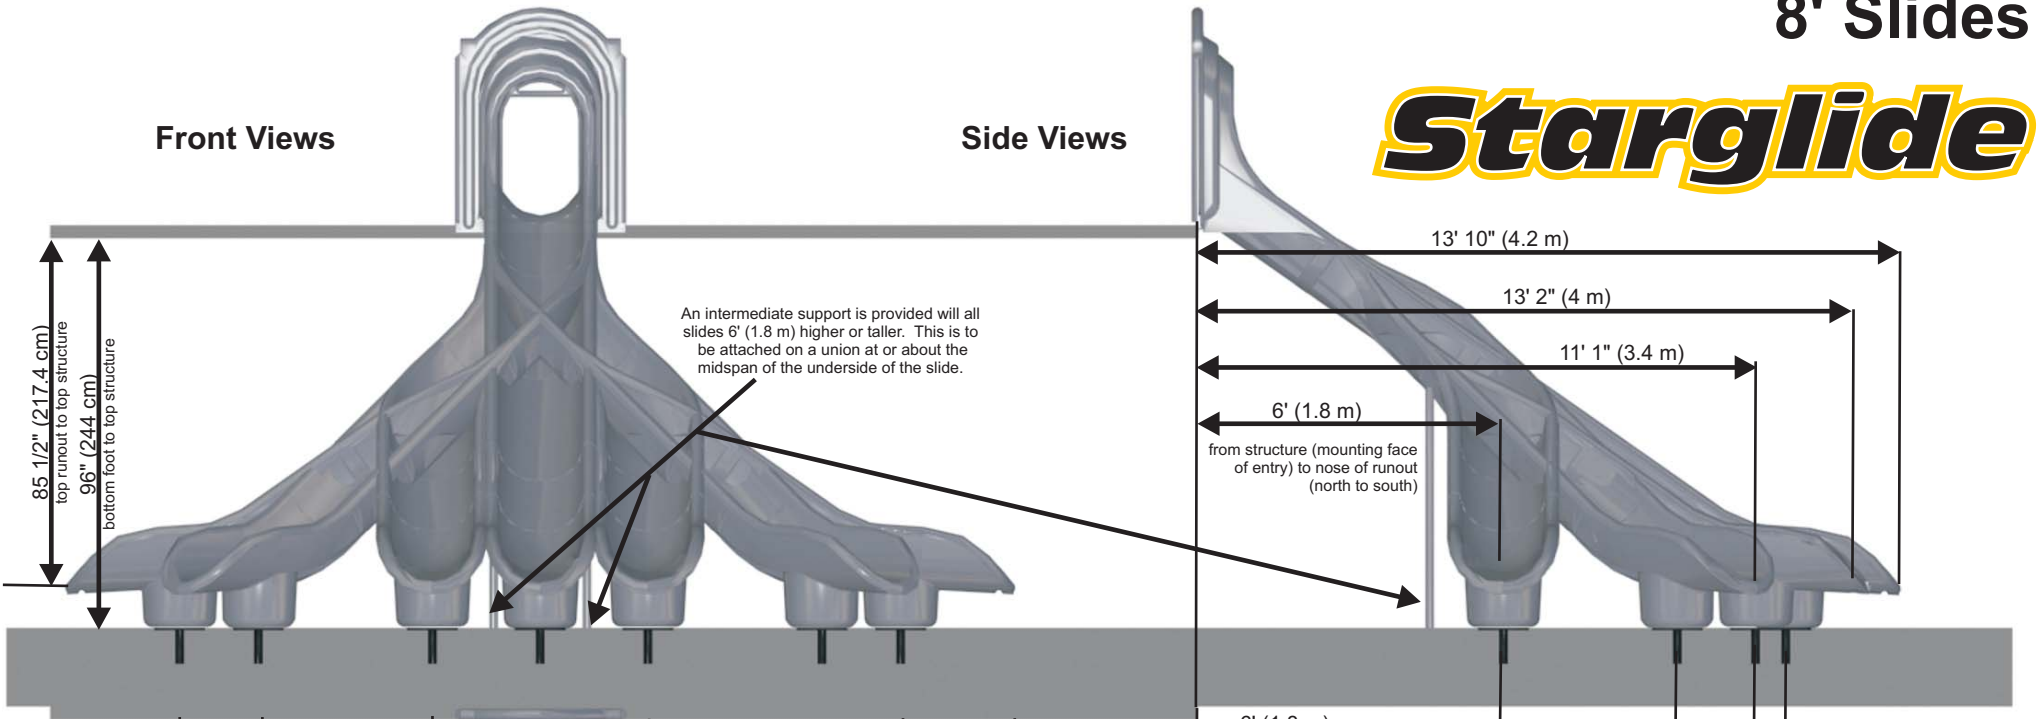

8' Slides

Starglide

Front Views

Side Views

(to view install order of parts required please see details on back of page)

Top Views

Dimensions are approximate.

SPI Industries Inc.
1-800-269-6533 or 1-519-935-2211
www.spiplastics.com

8' Slides

Starglide

Slide Configurations Include		
Description	Part #	Includes (Install Order)
Starglide 8' Straight	SG,8STR	1 - SG,ENTRANCE 1 - SG,STRAIGHT 2 - SG,STR,DOUBLE 1 - SG,EXIT 1 - SG,SUPPORT 4 - SG,HARDWARE
Starglide 8' Wave	SG,8W	1 - SG,ENTRANCE 1 - SG,STRAIGHT 2 - SG,WAVE 1 - SG,EXIT 1 - SG,SUPPORT 4 - SG,HARDWARE
Starglide 8' Veer Left	SG,8VEER,L	1 - SG,ENTRANCE 1 - SG,TURN,LEFT 1 - SG,STR,DOUBLE 1 - SG,STRAIGHT 1 - SG,EXIT 1 - SG,SUPPORT 4 - SG,HARDWARE
Starglide 8' Veer Left Wave	SG,8VEER,L,W	1 - SG,ENTRANCE 1 - SG,TURN,LEFT 1 - SG,WAVE 1 - SG,STRAIGHT 1 - SG,EXIT 1 - SG,SUPPORT 4 - SG,HARDWARE
Starglide 8' Veer Right	SG,8VEER,R	1 - SG,ENTRANCE 1 - SG,TURN,RIGHT 1 - SG,STR,DOUBLE 1 - SG,STRAIGHT 1 - SG,EXIT 1 - SG,SUPPORT 4 - SG,HARDWARE

Slide Configurations Include		
Description	Part #	Includes (Install Order)
Starglide 8' Veer Right Wave	SG,8VEER,R,W	1 - SG,ENTRANCE 1 - SG,TURN,RIGHT 1 - SG,WAVE 1 - SG,STRAIGHT 1 - SG,EXIT 1 - SG,SUPPORT 4 - SG,HARDWARE
Starglide 8' Turn Left	SG,8TURN,L	1 - SG,ENTRANCE 2 - SG,TURN,LEFT 1 - SG,STRAIGHT 1 - SG,EXIT 1 - SG,SUPPORT 4 - SG,HARDWARE
Starglide 8' Turn Right	SG,8TURN,R	1 - SG,ENTRANCE 2 - SG,TURN,RIGHT 1 - SG,STRAIGHT 1 - SG,EXIT 1 - SG,SUPPORT 4 - SG,HARDWARE
Starglide 8' Snake Left	SG,8SNAKE,L	1 - SG,ENTRANCE 1 - SG,TURN,LEFT 1 - SG,TURN,RIGHT 1 - SG,STRAIGHT 1 - SG,EXIT 1 - SG,SUPPORT 4 - SG,HARDWARE
Starglide 8' Snake Right	SG,8SNAKE,R	1 - SG,ENTRANCE 1 - SG,TURN,RIGHT 1 - SG,TURN,LEFT 1 - SG,STRAIGHT 1 - SG,EXIT 1 - SG,SUPPORT 4 - SG,HARDWARE