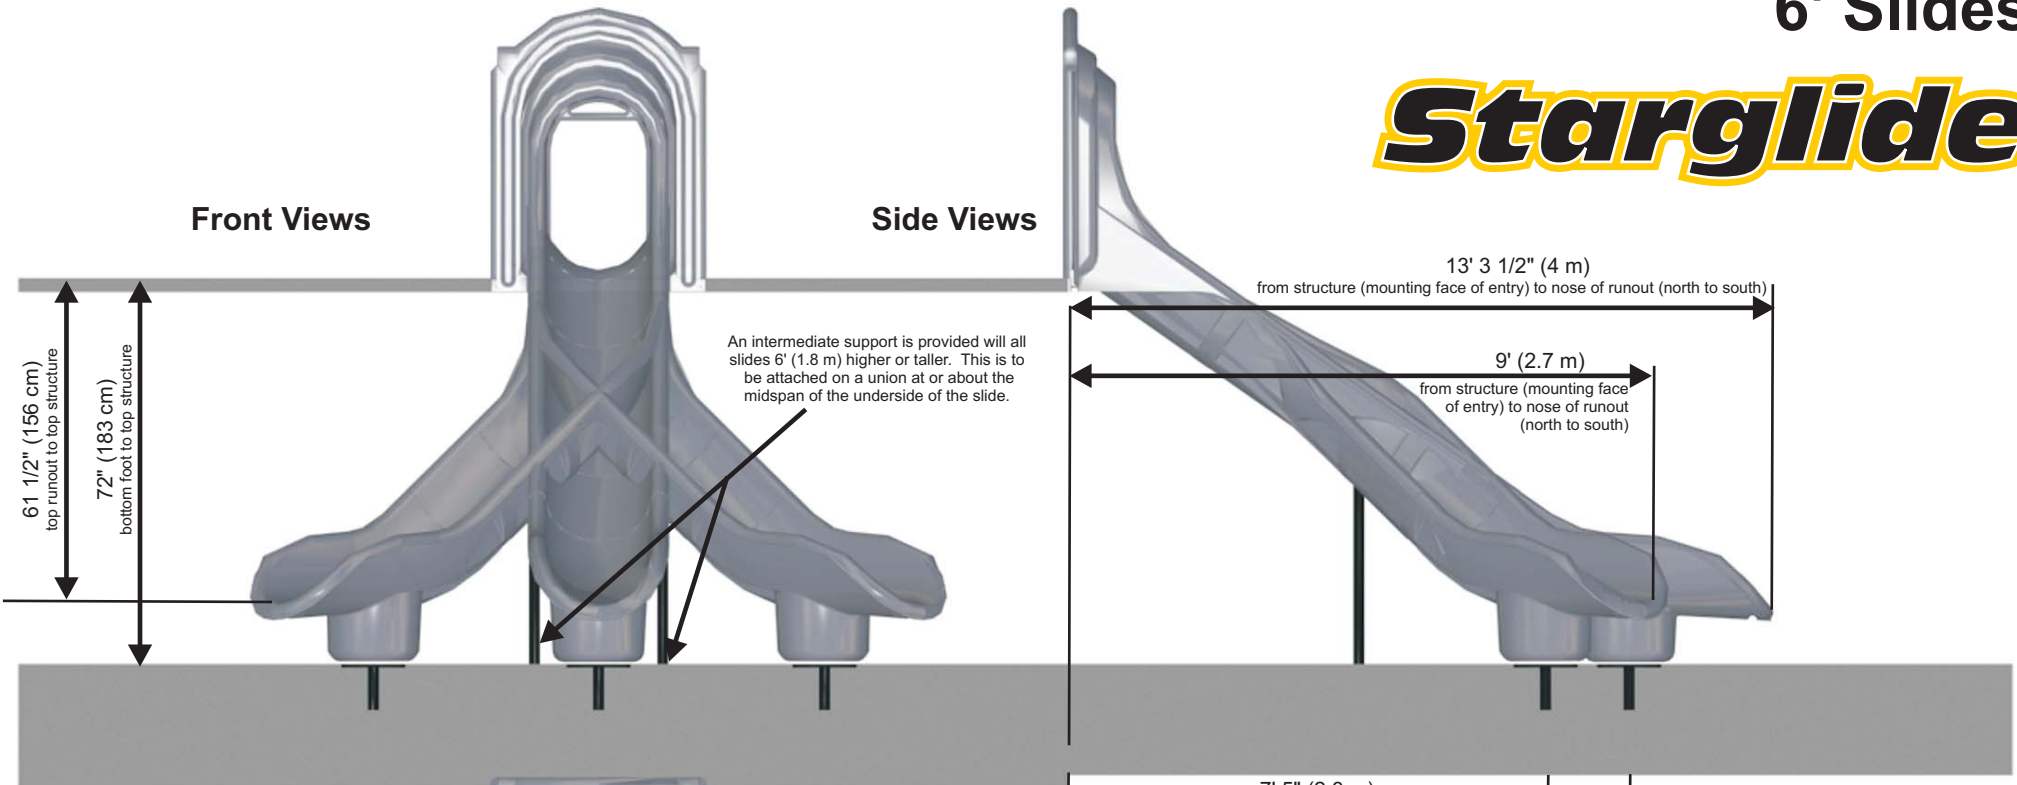

6' Slides

Starglide

Front Views

Side Views

Top Views

Dimensions are approximate.

(to view install order of parts required please see details on back of page)

SPI Industries Inc.
1-800-269-6533 or 1-519-935-2211
www.spiplastics.com

Starglide

Slide Configurations Include		
Description	Part #	Includes (Install Order)
Starglide 6' Straight	SG,6STR	1 - SG,ENTRANCE 1 - SG,STR,DOUBLE 1 - SG,STRAIGHT 1 - SG,EXIT 1 - SG,SUPPORT 3 - SG,HARDWARE
Starglide 6' Wave	SG,6W	1 - SG,ENTRANCE 1 - SG,WAVE 1 - SG,STRAIGHT 1 - SG,EXIT 1 - SG,SUPPORT 3 - SG,HARDWARE
Starglide 6' Veer Left	SG,6VEER,L	1 - SG,ENTRANCE 1 - SG,TURN,LEFT 1 - SG,STRAIGHT 1 - SG,EXIT 1 - SG,SUPPORT 3 - SG,HARDWARE
Starglide 6' Veer Right	SG,6VEER,R	1 - SG,ENTRANCE 1 - SG,TURN,RIGHT 1 - SG,STRAIGHT 1 - SG,EXIT 1 - SG,SUPPORT 3 - SG,HARDWARE