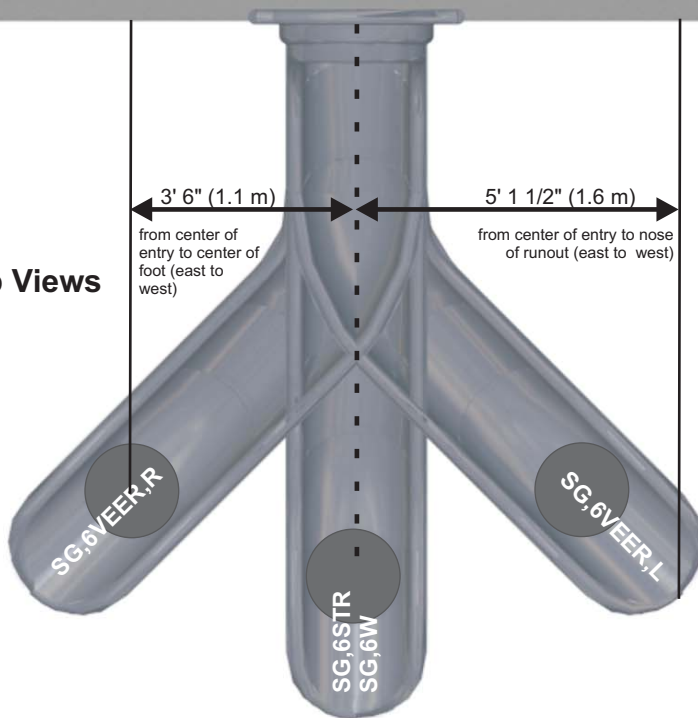

6' Slides

Starglide

Front Views

Side Views

Top Views

Dimensions are approximate.

(to view install order of parts required please see details on back of page)

SPI Industries Inc.
1-800-269-6533 or 1-519-935-2211
www.spiplastics.com

Starglide

Slide Configurations Include		
Description	Part #	Includes (Install Order)
Starglide 6' Straight	SG,6STR	1 - SG,ENTRANCE 1 - SG,STR,DOUBLE 1 - SG,STRAIGHT 1 - SG,EXIT 1 - SG,SUPPORT 3 - SG,HARDWARE
Starglide 6' Wave	SG,6W	1 - SG,ENTRANCE 1 - SG,WAVE 1 - SG,STRAIGHT 1 - SG,EXIT 1 - SG,SUPPORT 3 - SG,HARDWARE
Starglide 6' Veer Left	SG,6VEER,L	1 - SG,ENTRANCE 1 - SG,TURN,LEFT 1 - SG,STRAIGHT 1 - SG,EXIT 1 - SG,SUPPORT 3 - SG,HARDWARE
Starglide 6' Veer Right	SG,6VEER,R	1 - SG,ENTRANCE 1 - SG,TURN,RIGHT 1 - SG,STRAIGHT 1 - SG,EXIT 1 - SG,SUPPORT 3 - SG,HARDWARE