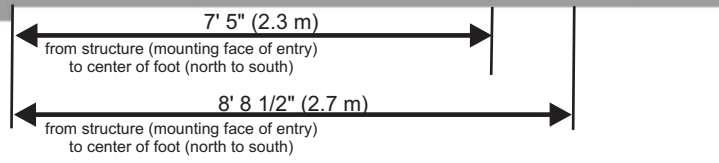

6' Slides

Starglide

Front Views

Side Views

Top Views

Dimensions are approximate.

(to view install order of parts required please see details on back of page)

SPI Industries Inc.
1-800-269-6533 or 1-519-935-2211
www.spiplastics.com

Starglide

Slide Configurations Include		
Description	Part #	Includes (Install Order)
Starglide 6' Straight	SG,6STR	1 - SG,ENTRANCE 1 - SG,STR,DOUBLE 1 - SG,STRAIGHT 1 - SG,EXIT 1 - SG,SUPPORT 3 - SG,HARDWARE
Starglide 6' Wave	SG,6W	1 - SG,ENTRANCE 1 - SG,WAVE 1 - SG,STRAIGHT 1 - SG,EXIT 1 - SG,SUPPORT 3 - SG,HARDWARE
Starglide 6' Veer Left	SG,6VEER,L	1 - SG,ENTRANCE 1 - SG,TURN,LEFT 1 - SG,STRAIGHT 1 - SG,EXIT 1 - SG,SUPPORT 3 - SG,HARDWARE
Starglide 6' Veer Right	SG,6VEER,R	1 - SG,ENTRANCE 1 - SG,TURN,RIGHT 1 - SG,STRAIGHT 1 - SG,EXIT 1 - SG,SUPPORT 3 - SG,HARDWARE