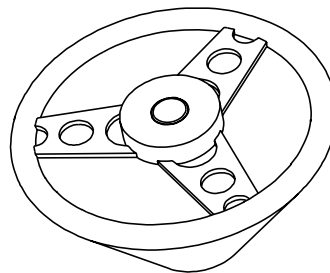

Description	Part #	Dimensions	Weight
Steering Wheel	SW	13" x 13" x 6" (33 cm x 33 cm x 15.2 cm)	3 lbs. (1.4 kg)

Dimensions and weights are approximate. Prices subject to change without notice.

- Rotationally molded plastic designed with no openings
- Outside diameter is 13" (33 cm)
- Mounting hole under secure center cap

Specifications

Complies with:
CAN/CSA-Z614-03; ASTM

Available Colours:
All. Stock Colours: Blue,
Red, Yellow

Polyethylene Density:
Medium

Packaging:
Shrink wrapped

Approx. Cubic Size Packaged:
.58 cubic feet