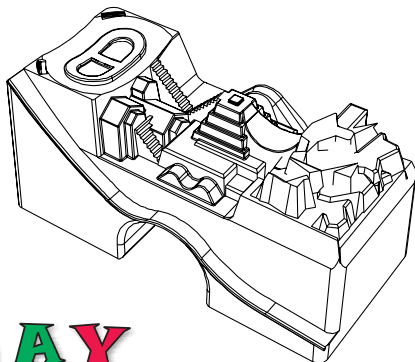

Description	Part #	Dimensions	Weight
Adventure Table	ADV, TABLE	73 1/2" l x 31" w x 29 1/2" h (186.9 cm x 78.7 cm x 75.2 cm)	75 lbs. (34 kg)

Dimensions and weights are approximate. Prices subject to change without notice.

- A great miniature play landscape for mini cars and the popular finger toys, eg. skateboards/scooters
- ADA accessible
- Foundation for kids imaginative play
- A table filled with activities
- Every aspect of the table designed for play
- Suitable for boys and girls
- Ages 2-10
- Great for multiple children to play with at the same time
- 100% durable maintenance free one-piece polyethylene table
- No assembly