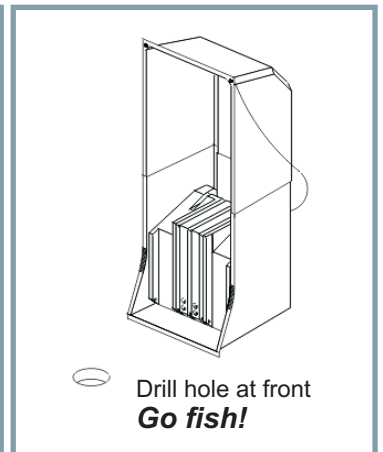

the caddy shack

Sport Utility Sled / Shelter

A Sled ...

- One piece sled complete with pull rope
- Molded in runners
- Deep sidewalls for large load
- Double roll over flange at top for strength
- Lightweight at 22 lbs.
- Recycled polyethylene plastic
- Stackable (great for shipping and group outings)
- 2' w x 2' h x 5'
- Pulls easily behind A.T.V. or snowmobile

A Shelter ...

- One-step setup (no hardware required)
- Integrated *flip* seat
- Standard heating accessory optional under seat
- Unique *ice plug* anchor system (resists 60 km/h winds)
- Ergonomically designed for warm snug fit
- Fits into most small compact cars
- Hitch, cover and runner accessories available