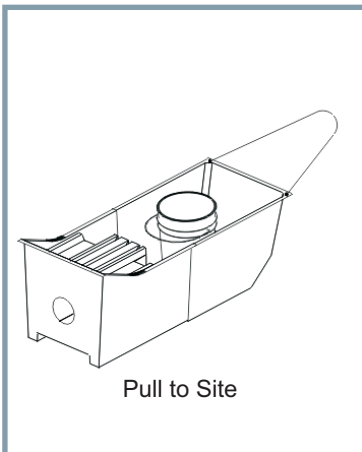

the caddy shack

Sport Utility Sled / Shelter

A Sled ...

- One piece sled complete with pull rope
- Molded in runners
- Deep sidewalls for large load
- Double roll over flange at top for strength
- Lightweight at 22 lbs.
- Recycled polyethylene plastic
- Stackable (great for shipping and group outings)
- 2' w x 2' h x 5'
- Pulls easily behind A.T.V. or snowmobile

A Shelter ...

- One-step setup (no hardware required)
- Integrated *flip* seat
- Standard heating accessory optional under seat
- Unique *ice plug* anchor system (resists 60 km/h winds)
- Ergonomically designed for warm snug fit
- Fits into most small compact cars
- Hitch, cover and runner accessories available