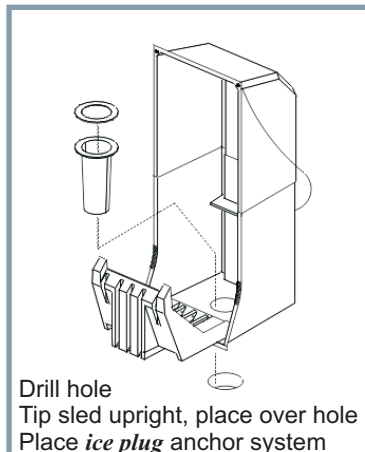

the caddy shack

Sport Utility Sled / Shelter

A Sled ...

- One piece sled complete with pull rope
- Molded in runners
- Deep sidewalls for large load
- Double roll over flange at top for strength
- Lightweight at 22 lbs.
- Recycled polyethylene plastic
- Stackable (great for shipping and group outings)
- 2' w x 2' h x 5'
- Pulls easily behind A.T.V. or snowmobile

A Shelter ...

- One-step setup (no hardware required)
- Integrated *flip* seat
- Standard heating accessory optional under seat
- Unique *ice plug* anchor system (resists 60 km/h winds)
- Ergonomically designed for warm snug fit
- Fits into most small compact cars
- Hitch, cover and runner accessories available