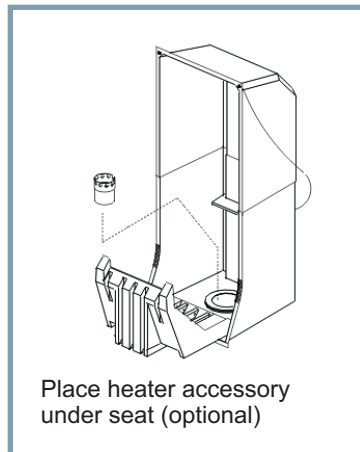

the caddy shack

Sport Utility Sled / Shelter

A Sled ...

- One piece sled complete with pull rope
- Molded in runners
- Deep sidewalls for large load
- Double roll over flange at top for strength
- Lightweight at 22 lbs.
- Recycled polyethylene plastic
- Stackable (great for shipping and group outings)
- 2' w x 2' h x 5'
- Pulls easily behind A.T.V. or snowmobile

A Shelter ...

- One-step setup (no hardware required)
- Integrated *flip* seat
- Standard heating accessory optional under seat
- Unique *ice plug* anchor system (resists 60 km/h winds)
- Ergonomically designed for warm snug fit
- Fits into most small compact cars
- Hitch, cover and runner accessories available